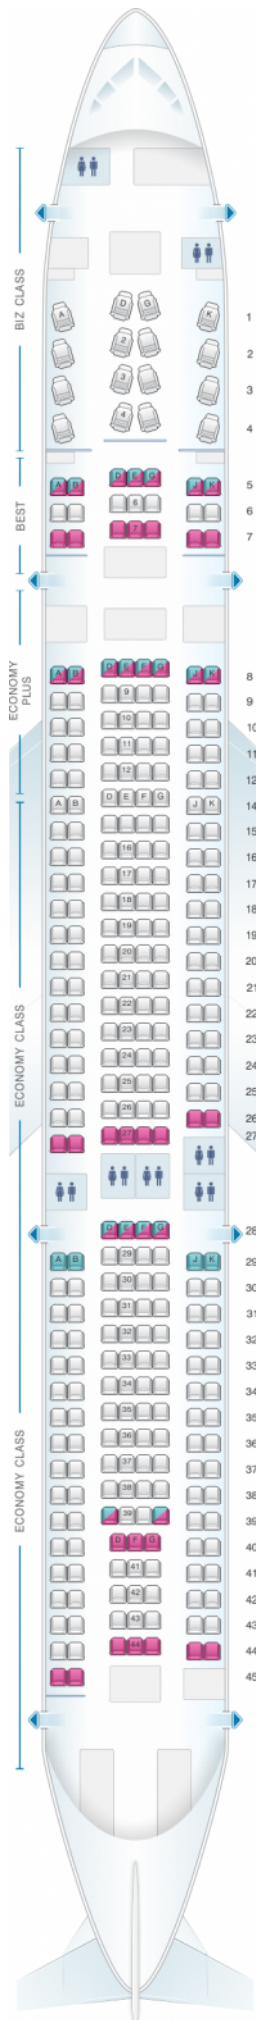

Eurowings

Eurowings Airbus A330 300

Class	Tono	Ancho	asientos
Array	Array	Array	Array

good seat

good but beware

beware

staff seat

exit

wheelchair accessibility

toilet

closet

galley

power port