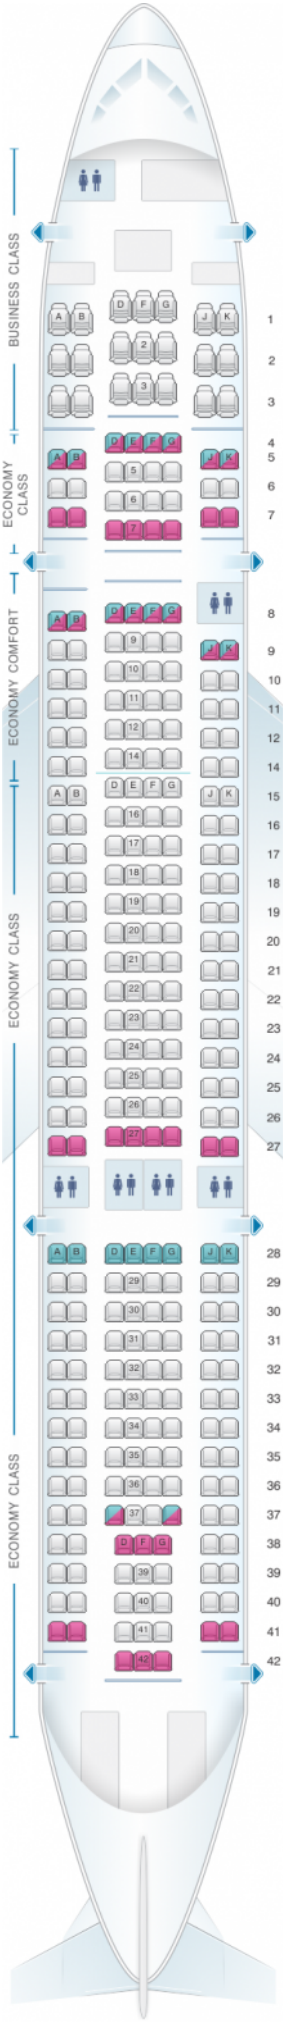

Eurowings Airbus A330-200

Class	Pitch	Width	Seats
Array	Array	Array	Array

good seat	good but beware	beware	staff seat	exit
wheelchair accessibility	toilet	closet	galley	power port