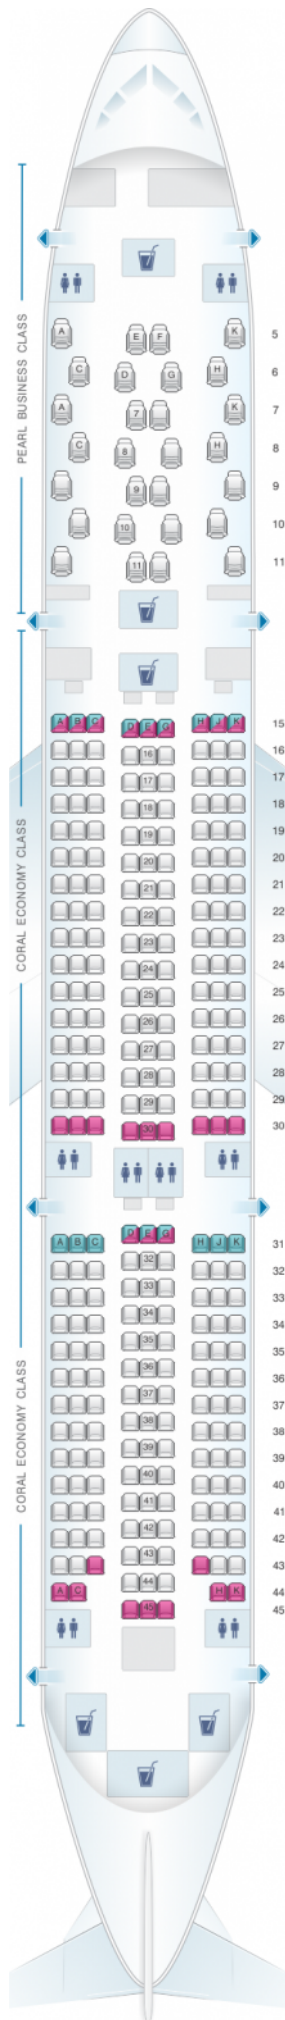

Etihad Airways Boeing B787 9 two class

Class	Tono	Ancho	asientos
Array	Array	Array	Array

good seat

good but beware

beware

staff seat

exit

wheelchair accessibility

toilet

closet

galley

power port