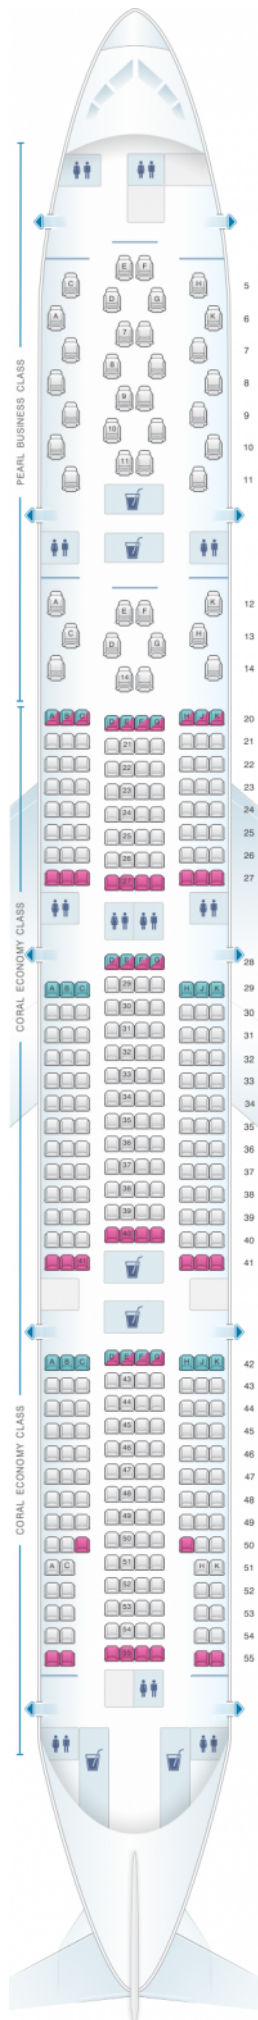

Etihad Airways Boeing B777 300ER 2 class V2

Class	Tono	Ancho	asientos
Array	Array	Array	Array

good seat

good but beware

beware

staff seat

exit

wheelchair accessibility

toilet

closet

galley

power port