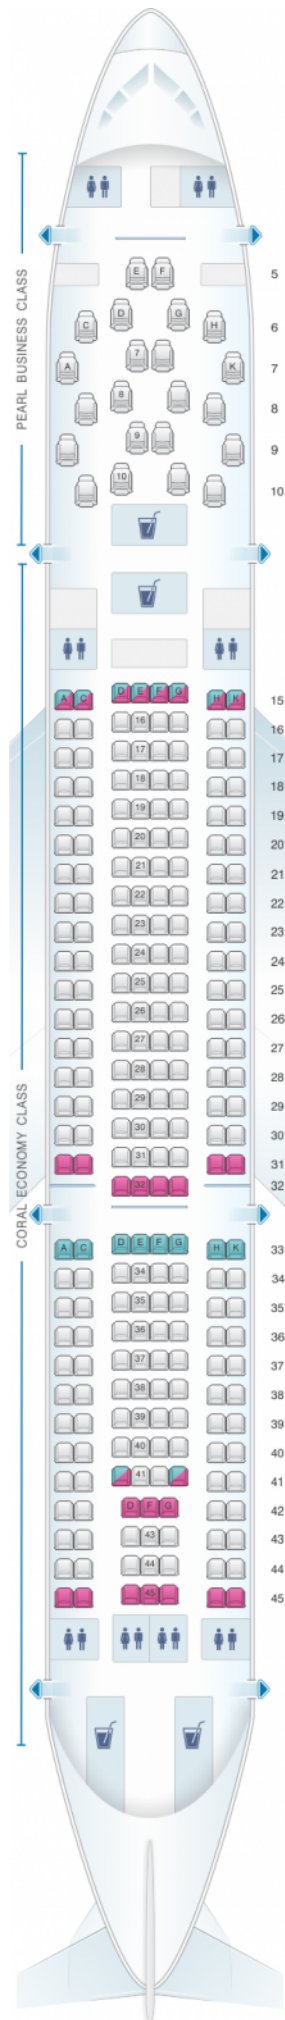

Etihad Airways Airbus A330 200

Class	Tono	Ancho	asientos
Array	Array	Array	Array

good seat

good but beware

beware

staff seat

exit

wheelchair accessibility

toilet

closet

galley

power port