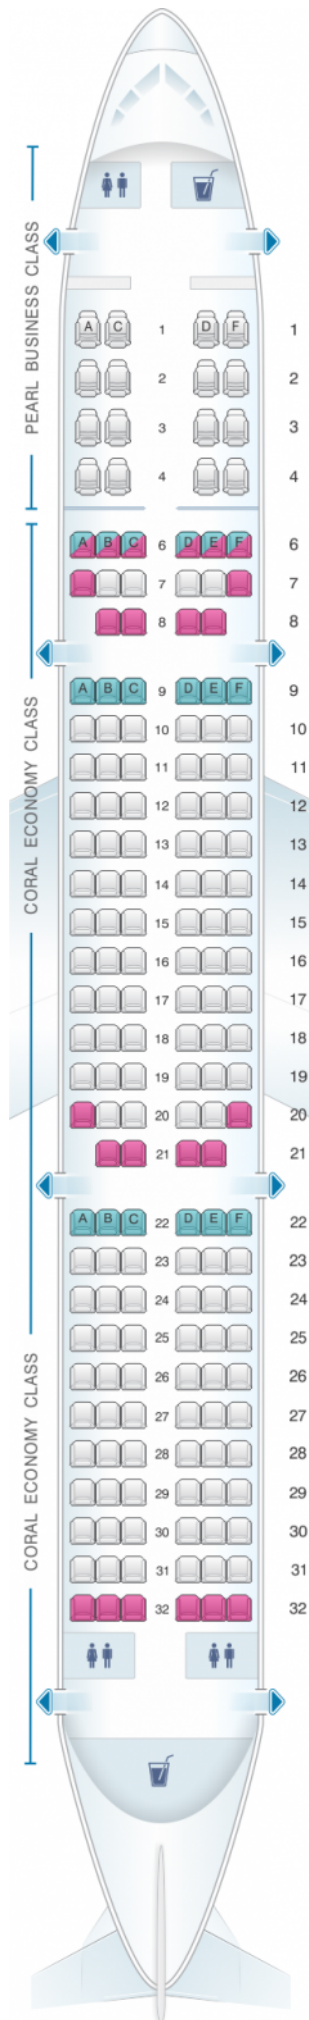

# Etihad Airways Airbus A321 200

| Class | Pitch | Width | Seats |
|-------|-------|-------|-------|
| Array | Array | Array | Array |

Legend of cabin icons:

- good seat
- good but beware
- beware
- staff seat
- exit
- wheelchair accessibility
- toilet
- closet
- galley
- power port