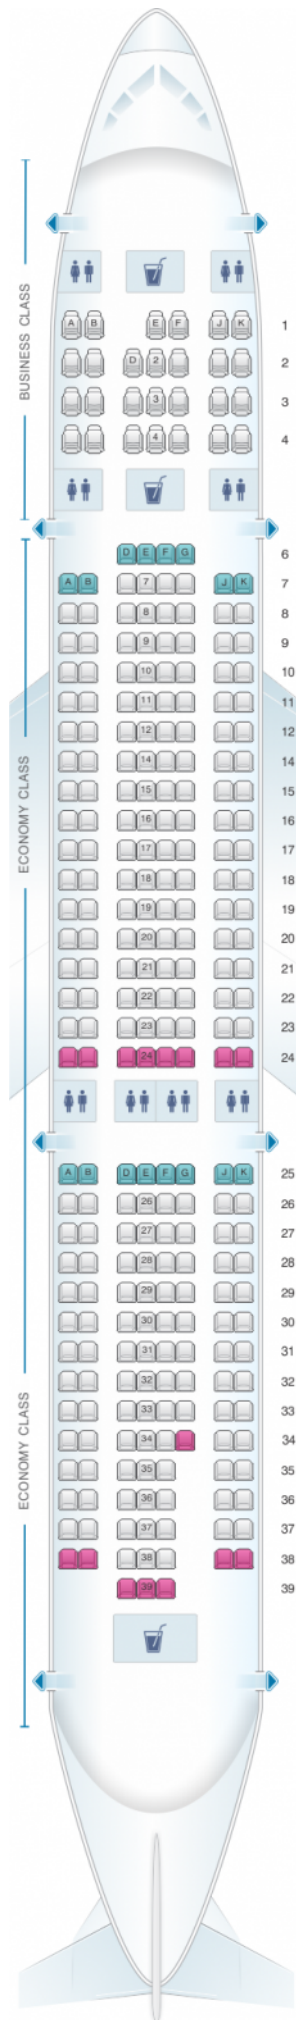

Emirates Airbus A330 200 two class

Class	Tanguage	?Largeur	Sièges
Array	Array	Array	Array

good seat	good but beware	beware	staff seat	exit
wheelchair accessibility	toilet	closet	galley	power port