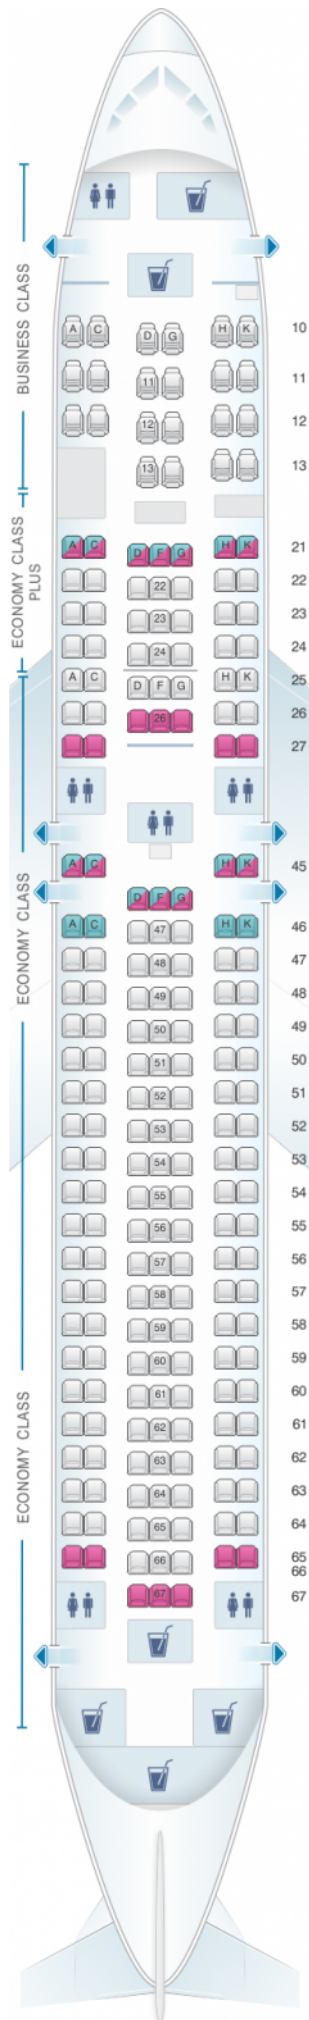

El Al Israel Airlines Boeing B767 300ER 218pax

Class	Pitch	Width	Seats
Array	Array	Array	Array

good seat

good but beware

beware

staff seat

exit

wheelchair accessibility

toilet

closet

galley

power port