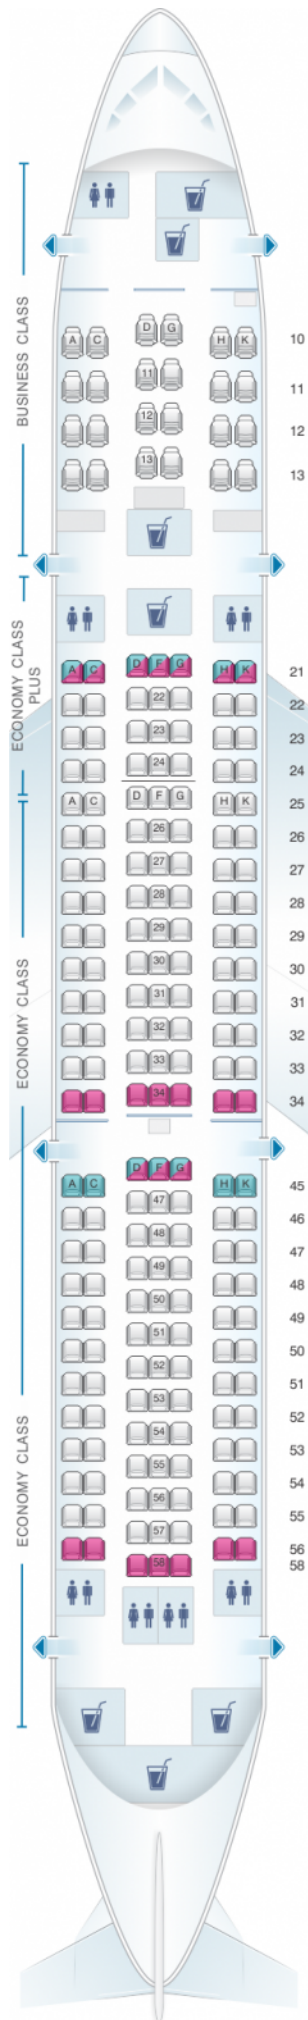

El Al Israel Airlines Boeing B767 300ER 209pax

Class	Pitch	Width	Seats
Array	Array	Array	Array

good seat

good but beware

beware

staff seat

exit

wheelchair accessibility

toilet

closet

galley

power port