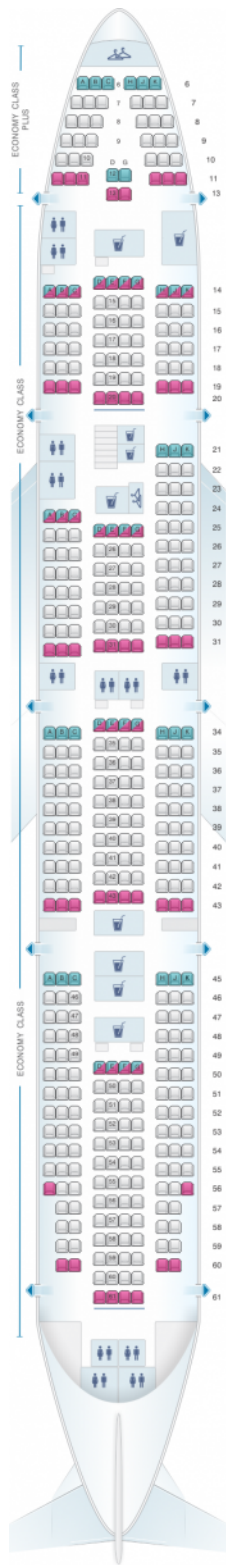

El Al Israel Airlines Boeing B747 400 455pax

Class	Pitch	Width	Seats
Array	Array	Array	Array

good seat

good but beware

beware

staff seat

exit

wheelchair accessibility

toilet

closet

galley

power port

UPPER DECK