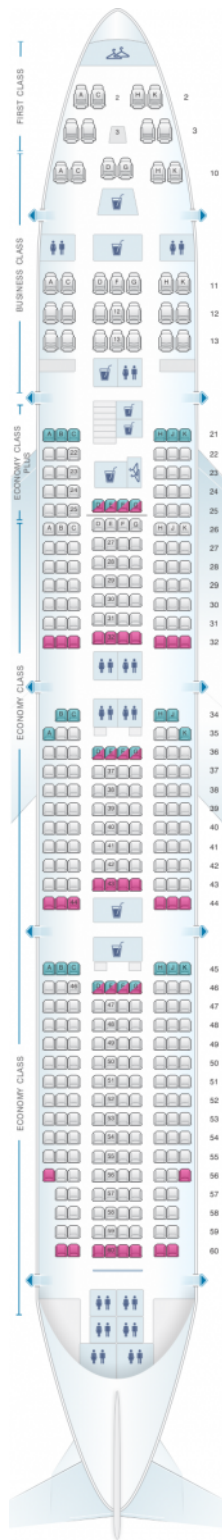

El Al Israel Airlines Boeing B747 400 403pax

Class	Pitch	Width	Seats
Array	Array	Array	Array

good seat

good but beware

beware

staff seat

exit

wheelchair accessibility

toilet

closet

galley

power port