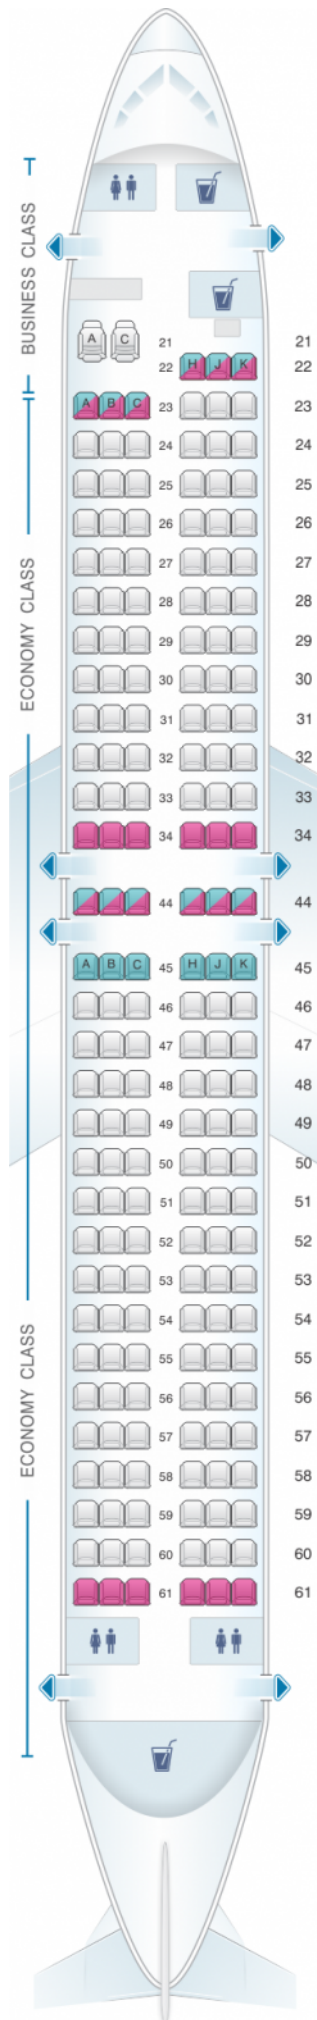

El Al Israel Airlines Boeing B737 800 185pax

Class	Pitch	Width	Seats
Array	Array	Array	Array

good seat

good but beware

beware

staff seat

exit

wheelchair accessibility

toilet

closet

galley

power port