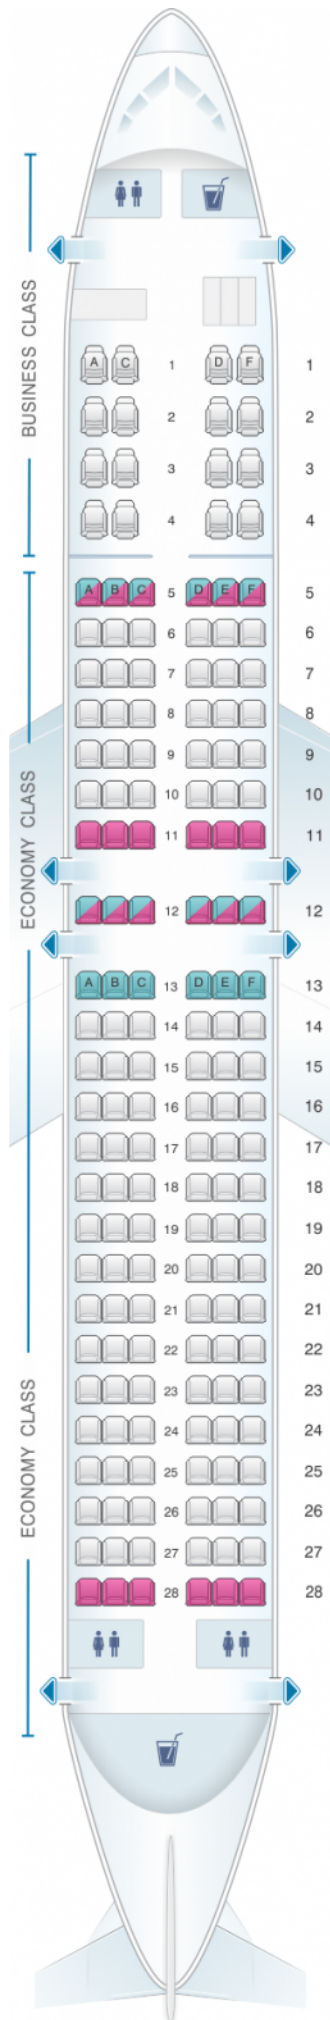

## Egyptair Boeing B737 800

Class	Tono	Ancho	asientos
Array	Array	Array	Array

				
good seat	good but beware	beware	staff seat	exit
				
wheelchair accessibility	toilet	closet	galley	power port