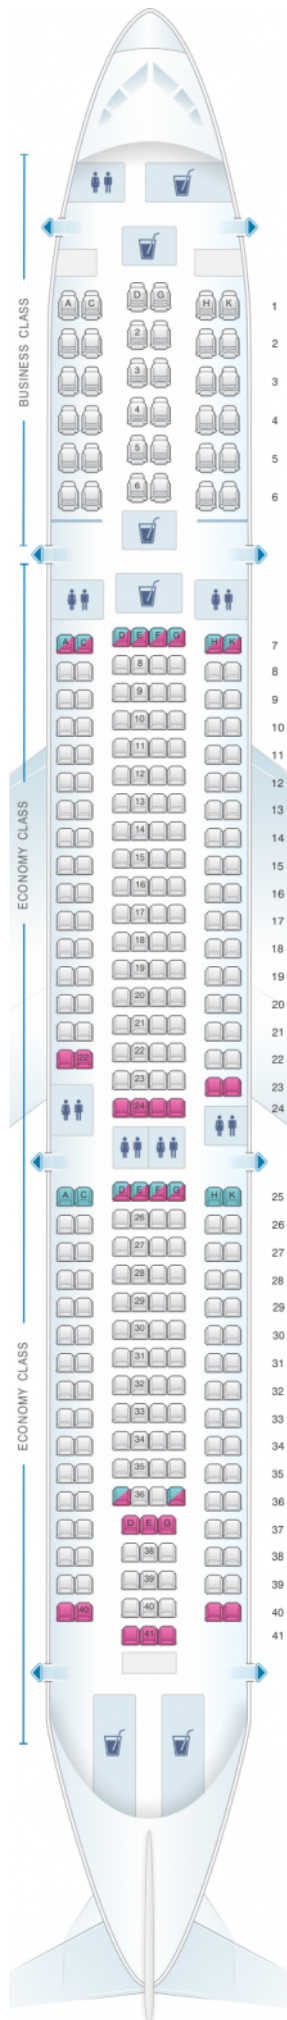

## Egyptair Airbus A330 300

Class

good seat

good but beware

beware

staff seat

exit

wheelchair accessibility

toilet

closet

galley

power port