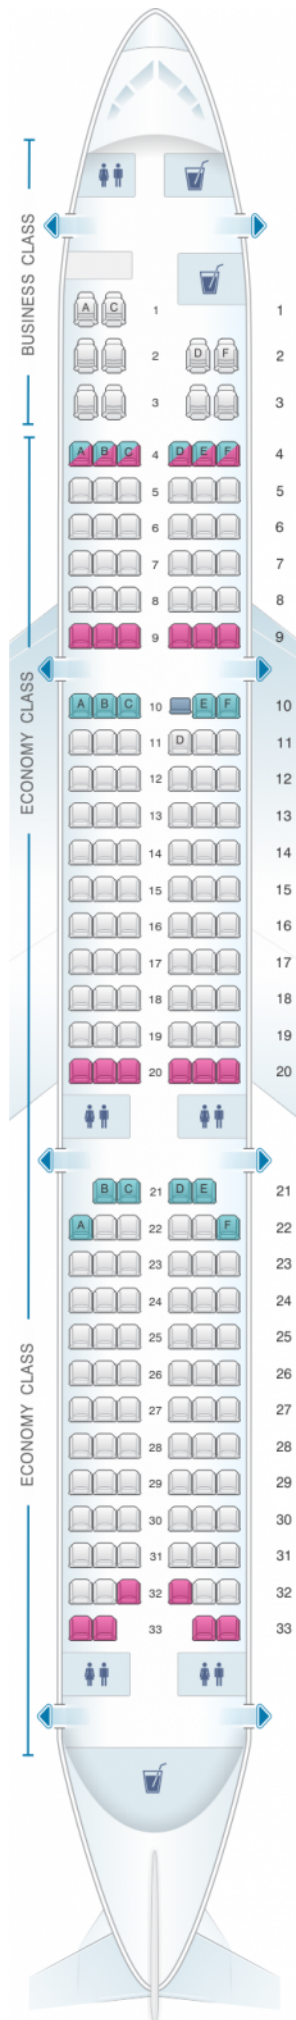

Egyptair Airbus A321 231

Class	Seats
Business	10
Economy	175

good seat

good but beware

beware

staff seat

exit

wheelchair accessibility

toilet

closet

galley

power port