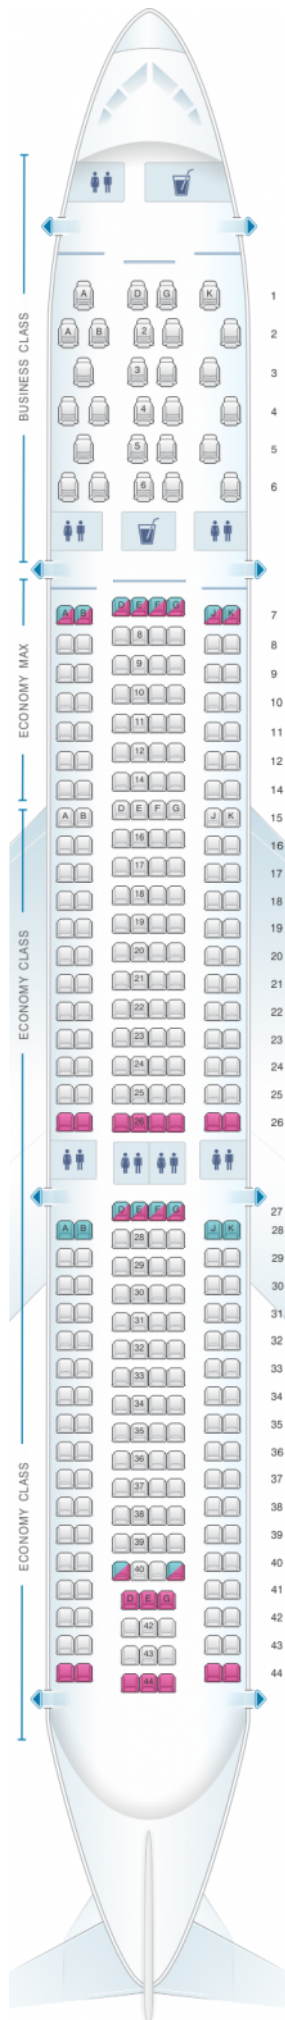

Edelweiss Air Airbus A330 300

Class	
-------	--

good seat

good but beware

beware

staff seat

exit

wheelchair
accessibility

toilet

closet

galley

power port