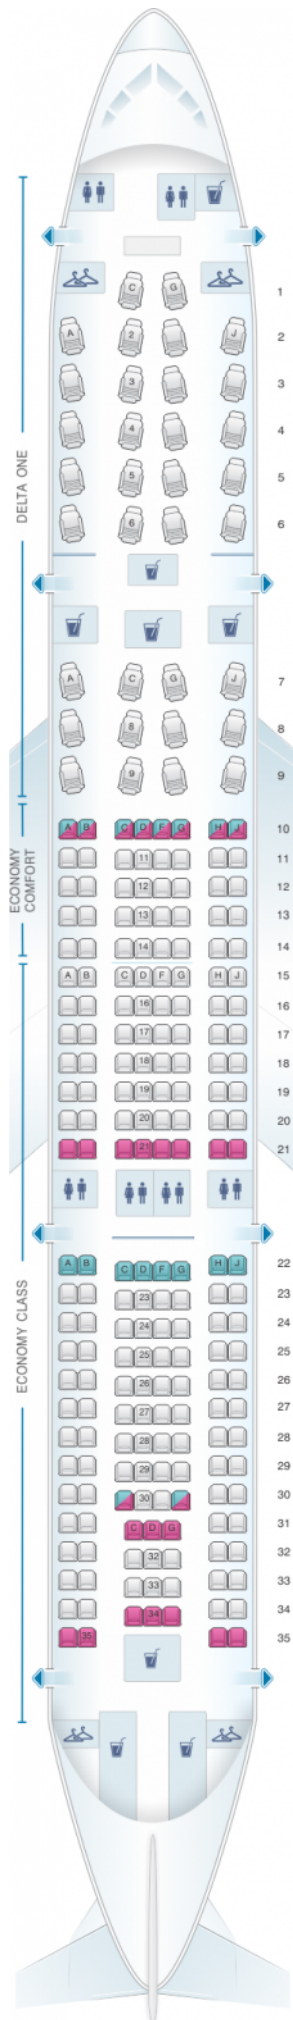

Delta Airlines Airbus A330 200 (332)

Class	Pitch	Width	Seats
Array	Array	Array	Array

				
good seat	good but beware	beware	staff seat	exit
				
wheelchair accessibility	toilet	closet	galley	power port