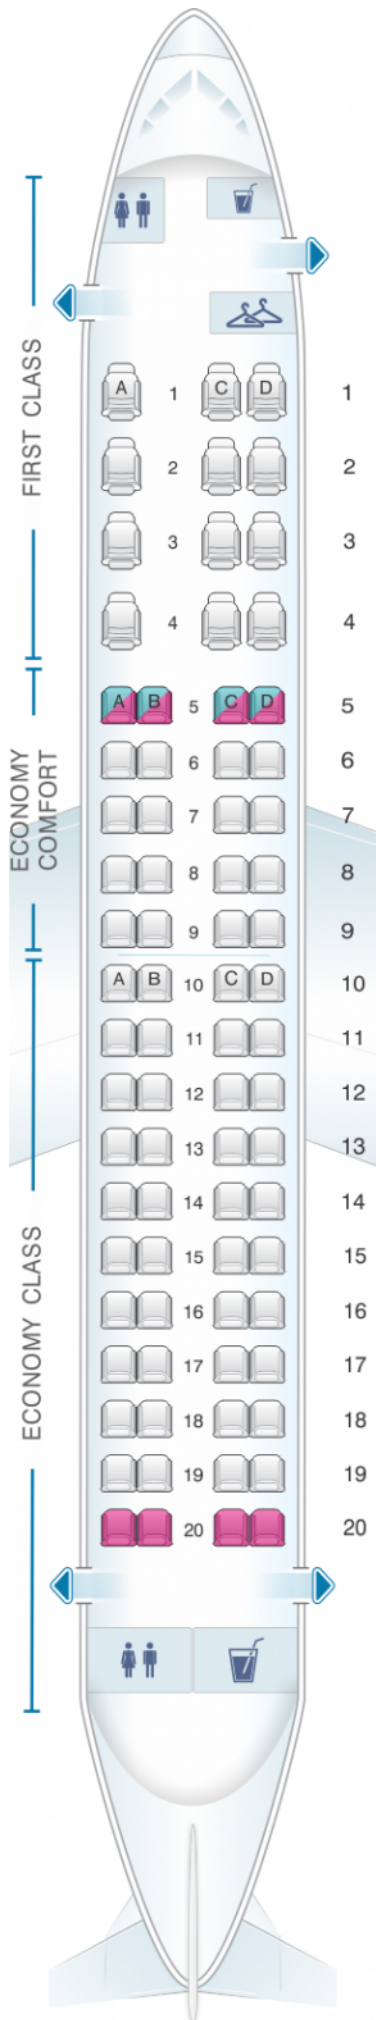

Delta Air Lines Embraer E175 SkyWest/Republic

| Class | Tono | Ancho | asientos |
|-------|-------|-------|----------|
| Array | Array | Array | Array |

Legend of cabin icons:

- good seat
- good but beware
- beware
- staff seat
- exit
- wheelchair accessibility
- toilet
- closet
- galley
- power port