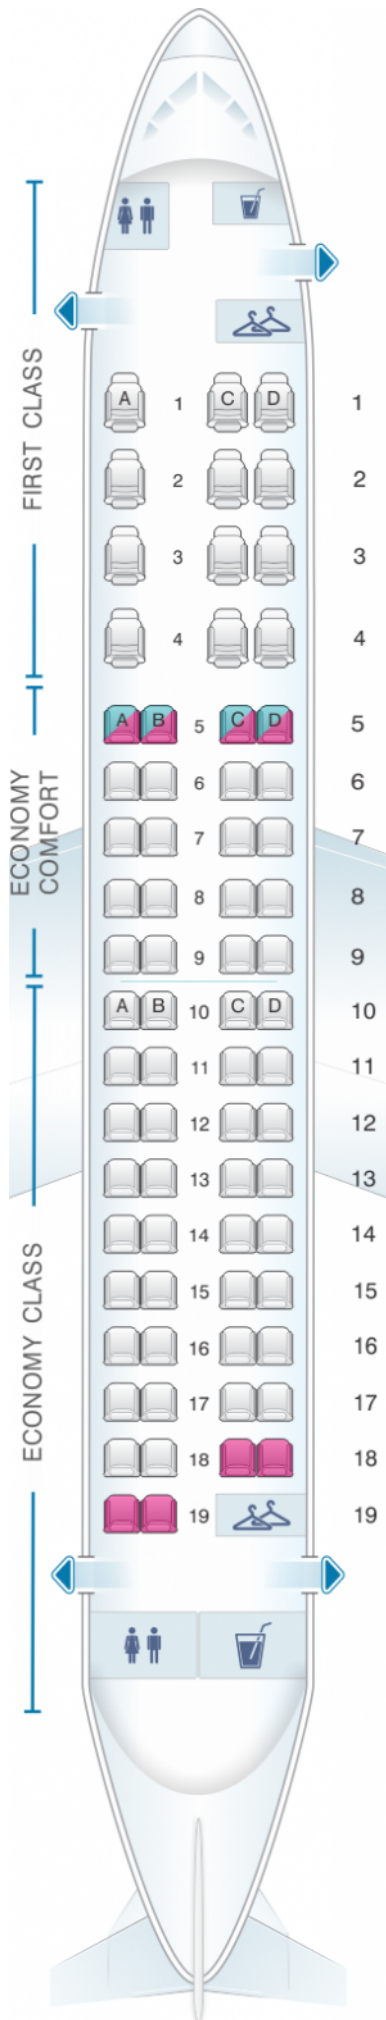

Delta Air Lines Embraer E175 SC SkyWest

Class	Pitch	Width	Seats
Array	Array	Array	Array

The legend defines the icons used in the cabin layout diagram:

- good seat
- good but beware
- beware
- staff seat
- exit
- wheelchair accessibility
- toilet
- closet
- galley
- power port