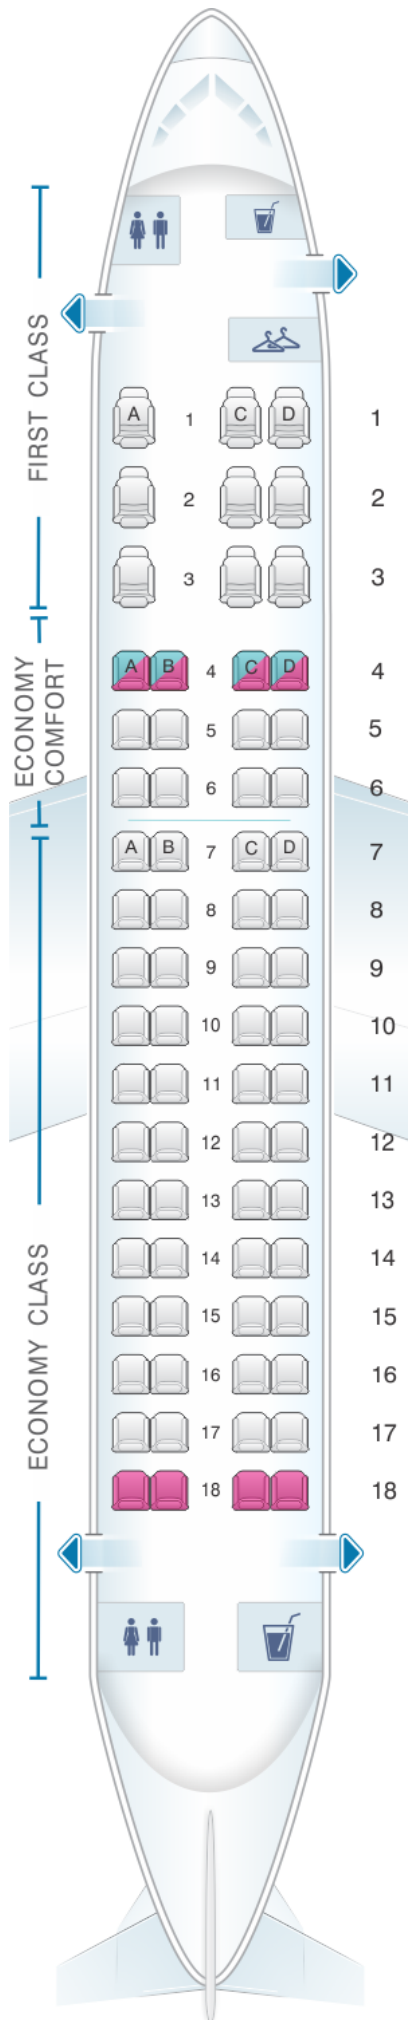

Delta Air Lines Embraer E170

Class	Tanguage	?Largeur	Sièges
Array	Array	Array	Array

Legend for seat status icons:

- good seat
- good but beware
- beware
- staff seat
- exit
- wheelchair accessibility
- toilet
- closet
- galley
- power port