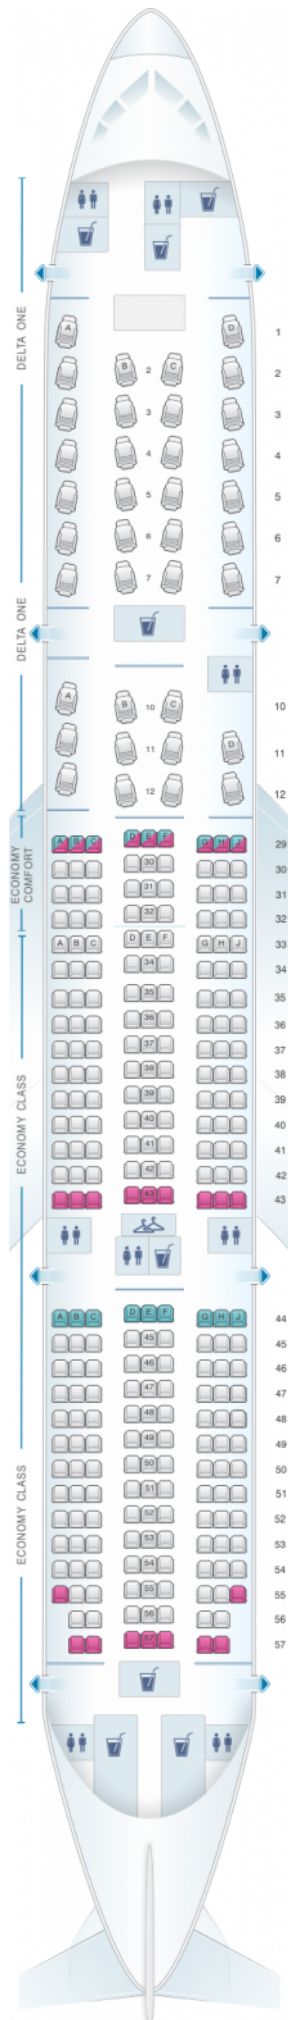

Delta Air Lines Boeing B777 200LR

Class	Tono	Ancho	asientos
Array	Array	Array	Array

good seat

good but beware

beware

staff seat

exit

wheelchair accessibility

toilet

closet

galley

power port