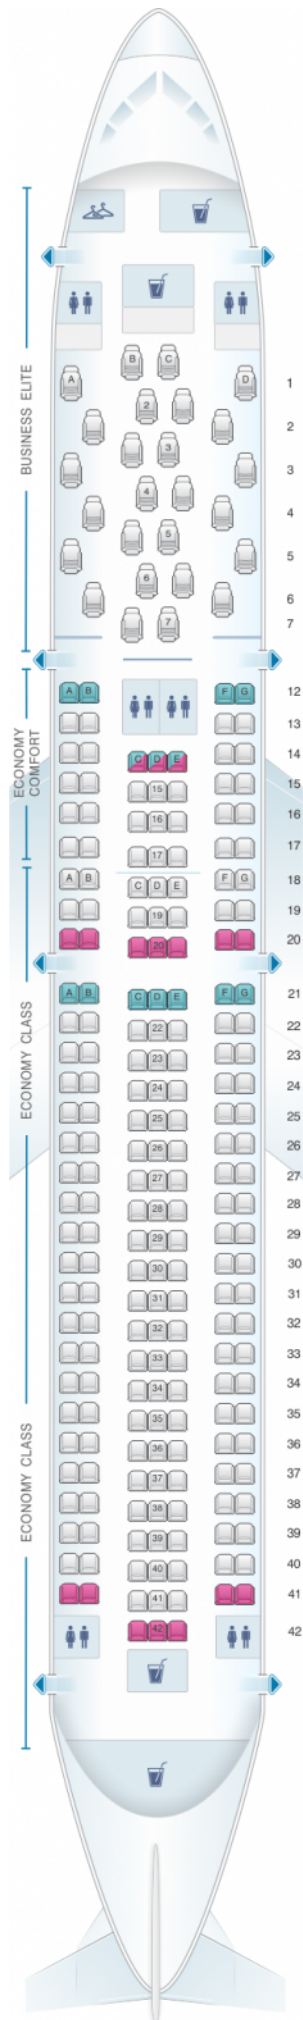

Delta Air Lines Boeing B767 300ER (76Z V2)

Class	Pitch	Width	Seats
Array	Array	Array	Array

The legend defines the icons used in the cabin layout diagram:

- good seat
- good but beware
- beware
- staff seat
- exit
- wheelchair accessibility
- toilet
- closet
- galley
- power port