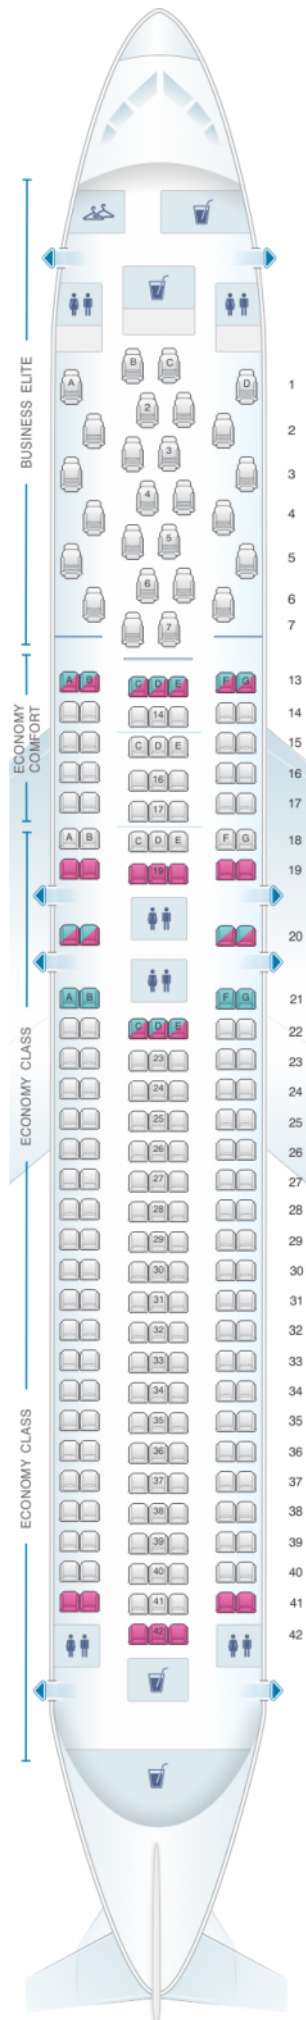

Delta Air Lines Boeing B767 300ER (76Z V1)

Class	Pitch	Width	Seats
Array	Array	Array	Array

- good seat
- good but beware
- beware
- staff seat
- exit
- wheelchair accessibility
- toilet
- closet
- galley
- power port