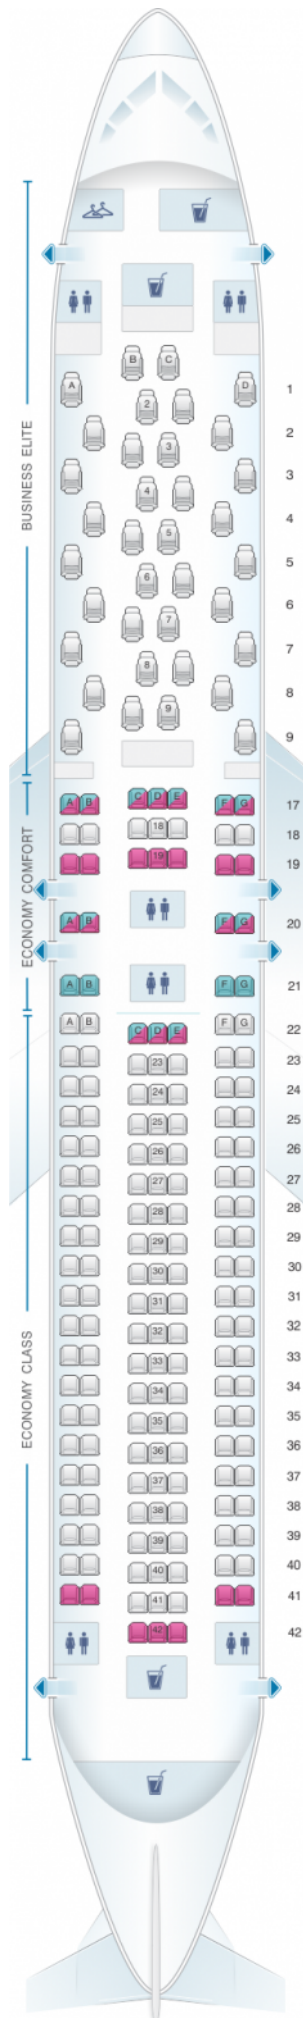

Delta Air Lines Boeing B767 300ER (76T)

Class	Pitch	Width	Seats
Array	Array	Array	Array

good seat

good but beware

beware

staff seat

exit

wheelchair accessibility

toilet

closet

galley

power port