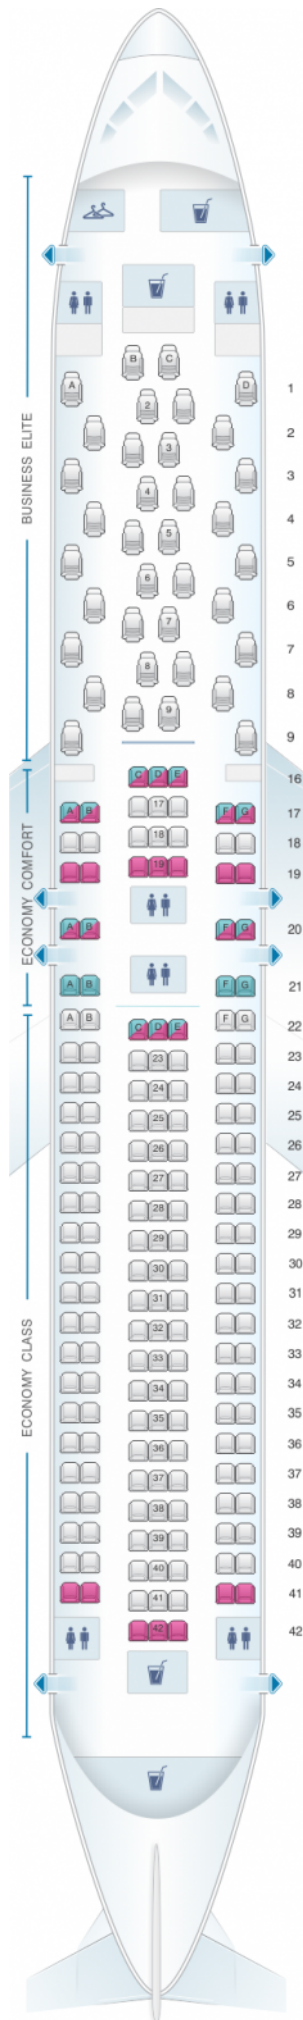

Delta Air Lines Boeing B767 300ER (76L)

Class	Pitch	Width	Seats
Array	Array	Array	Array

Legend of seat icons:

- good seat
- good but beware
- beware
- staff seat
- exit
- wheelchair accessibility
- toilet
- closet
- galley
- power port