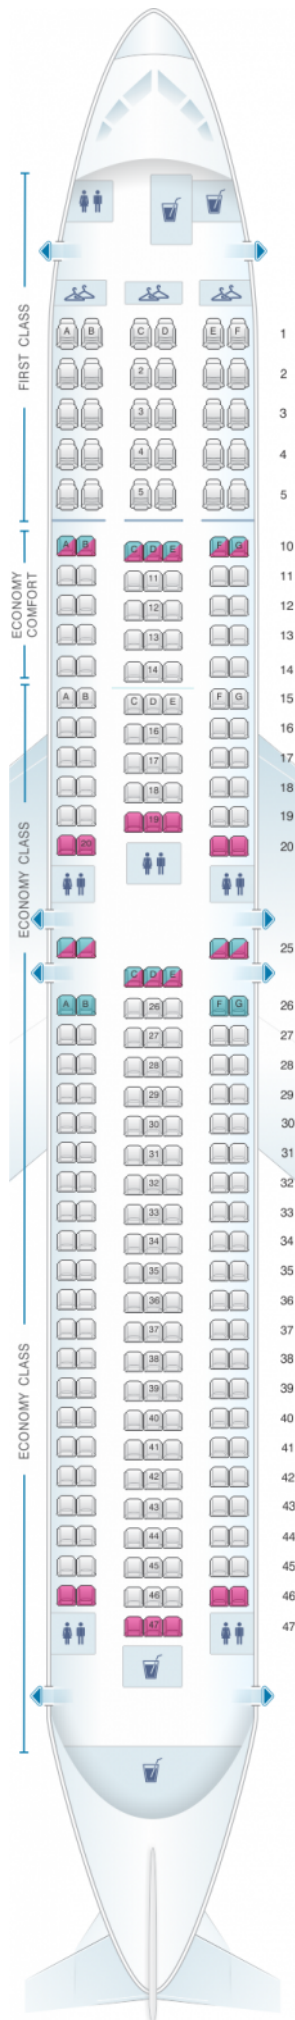

Delta Air Lines Boeing B767 300 (76Q-76P)

Class	Pitch	Width	Seats
Array	Array	Array	Array

				
good seat	good but beware	beware	staff seat	exit
				
wheelchair accessibility	toilet	closet	galley	power port