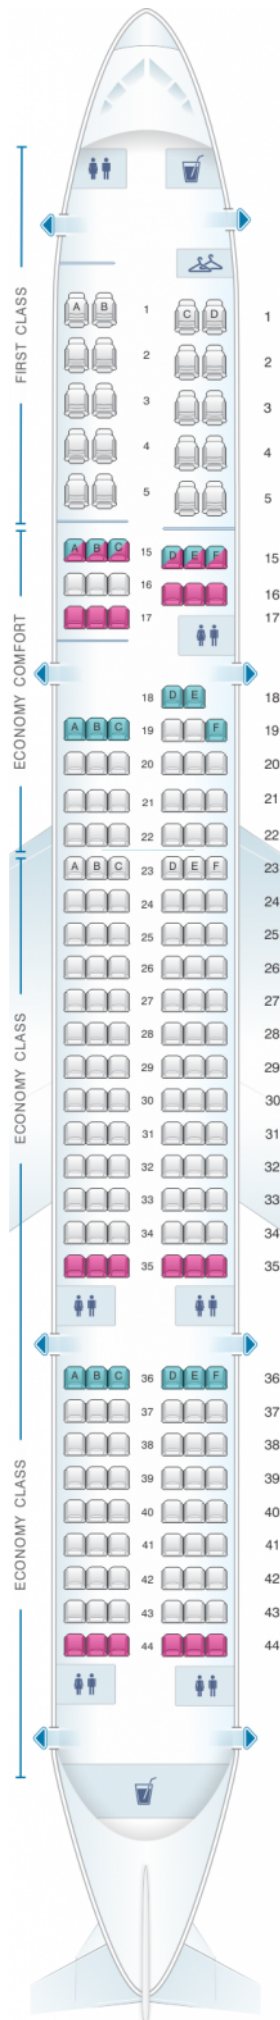

Delta Air Lines Boeing B757 200 (75P)

Class	Tono	Ancho	asientos
Array	Array	Array	Array

- good seat
- good but beware
- beware
- staff seat
- exit
- wheelchair accessibility
- toilet
- closet
- galley
- power port