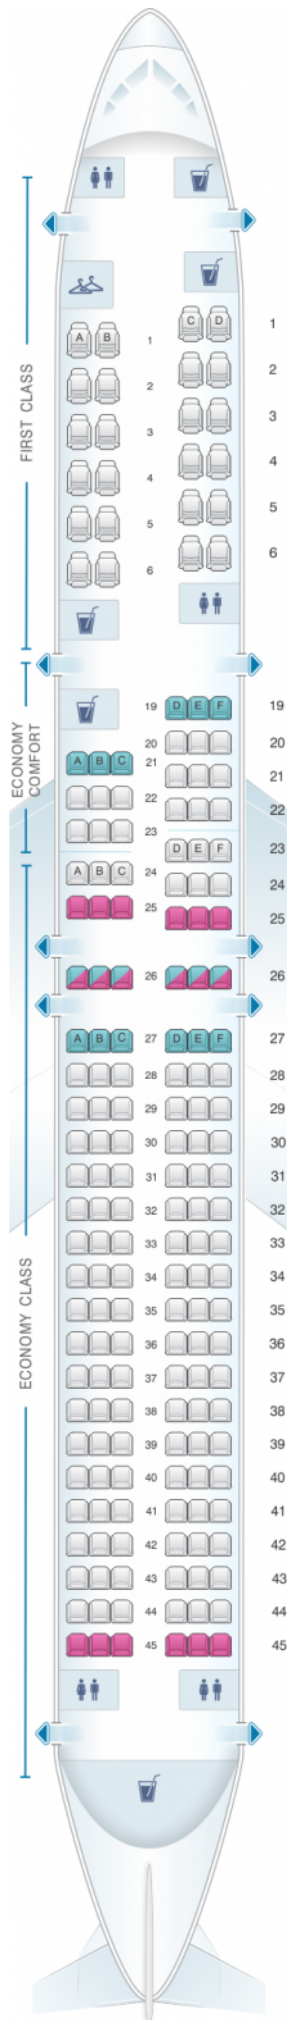

Delta Air Lines Boeing B757 200 (757)

Class	Tanguage	?Largeur	Sièges
Array	Array	Array	Array

good seat

good but beware

beware

staff seat

exit

wheelchair accessibility

toilet

closet

galley

power port