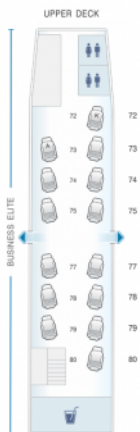

Delta Air Lines Boeing B747 400

Class	Tono	Ancho	asientos
Array	Array	Array	Array

good seat

good but beware

beware

staff seat

exit

wheelchair accessibility

toilet

closet

galley

power port