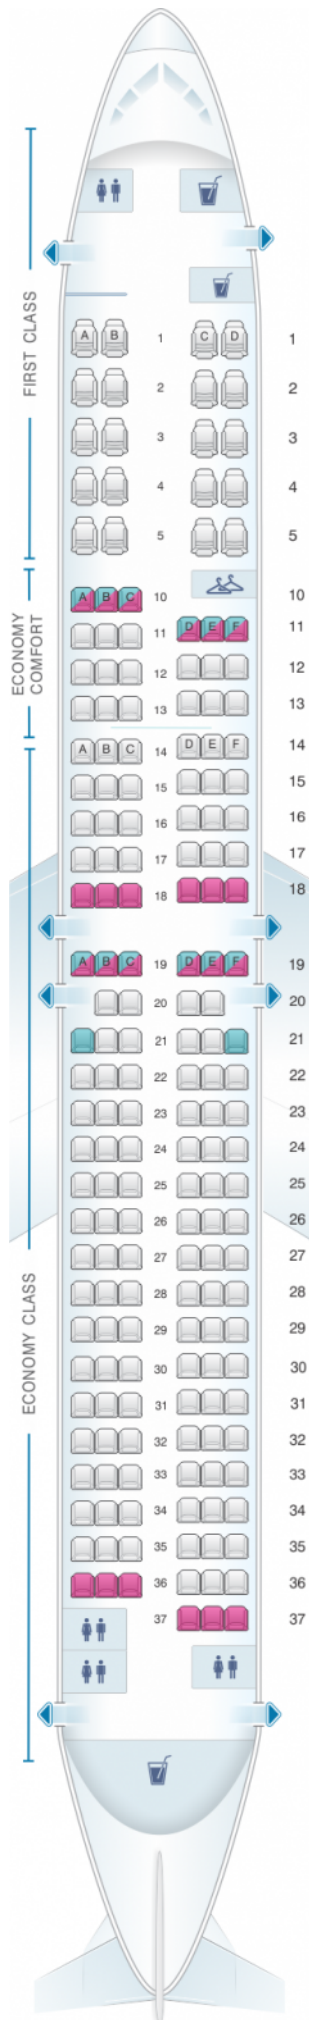

Delta Air Lines Boeing B737 900ER (739)

Class

				
good seat	good but beware	beware	staff seat	exit
				
wheelchair accessibility	toilet	closet	galley	power port