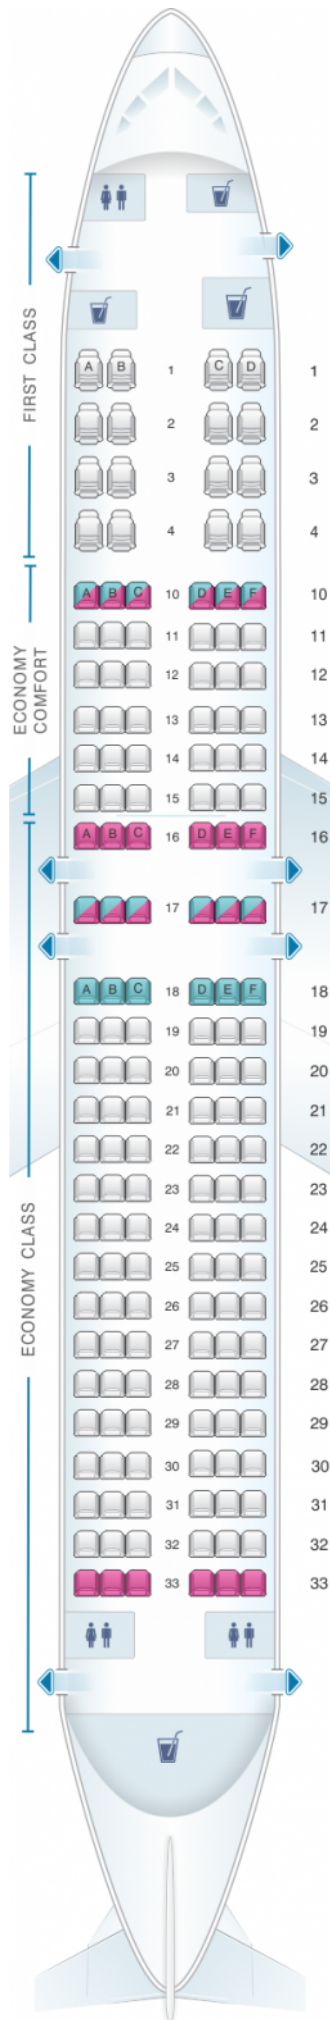

Delta Air Lines Boeing B737 800 (738)

Class	Tanguage	?Largeur	Sièges
Array	Array	Array	Array

good seat

good but beware

beware

staff seat

exit

wheelchair accessibility

toilet

closet

galley

power port