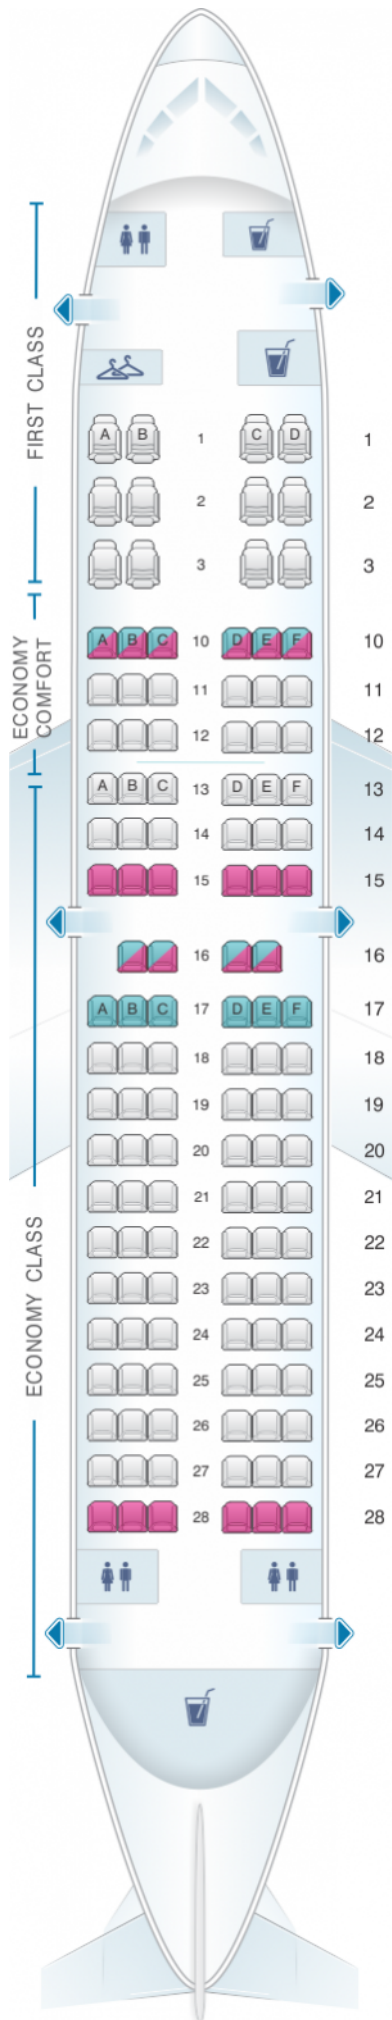

# Delta Air Lines Boeing B737 700 (73W)

Class

				
good seat	good but beware	beware	staff seat	exit
				
wheelchair accessibility	toilet	closet	galley	power port