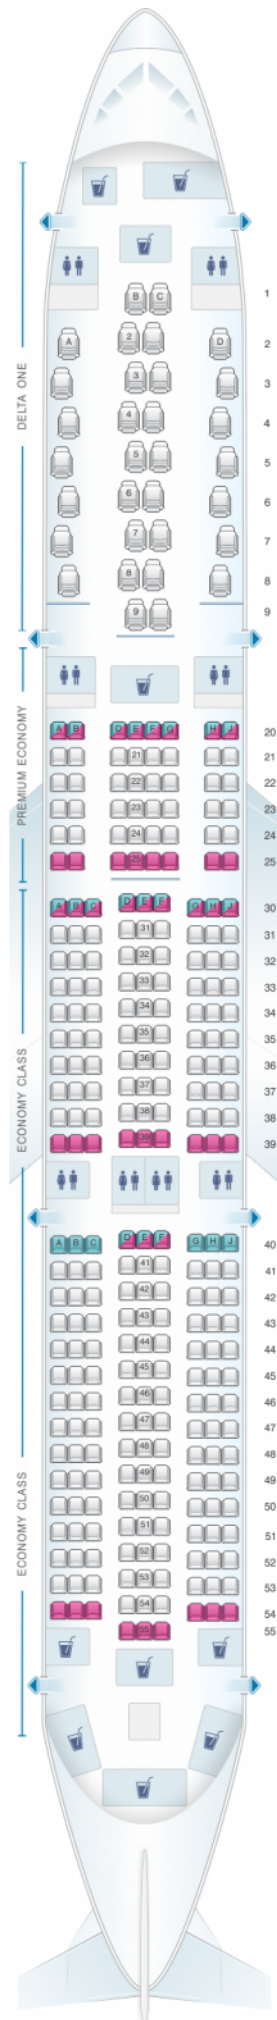

# Delta Air Lines Airbus A350 900

Class	Tono	Ancho	asientos
Array	Array	Array	Array

				
good seat	good but beware	beware	staff seat	exit
				
wheelchair accessibility	toilet	closet	galley	power port