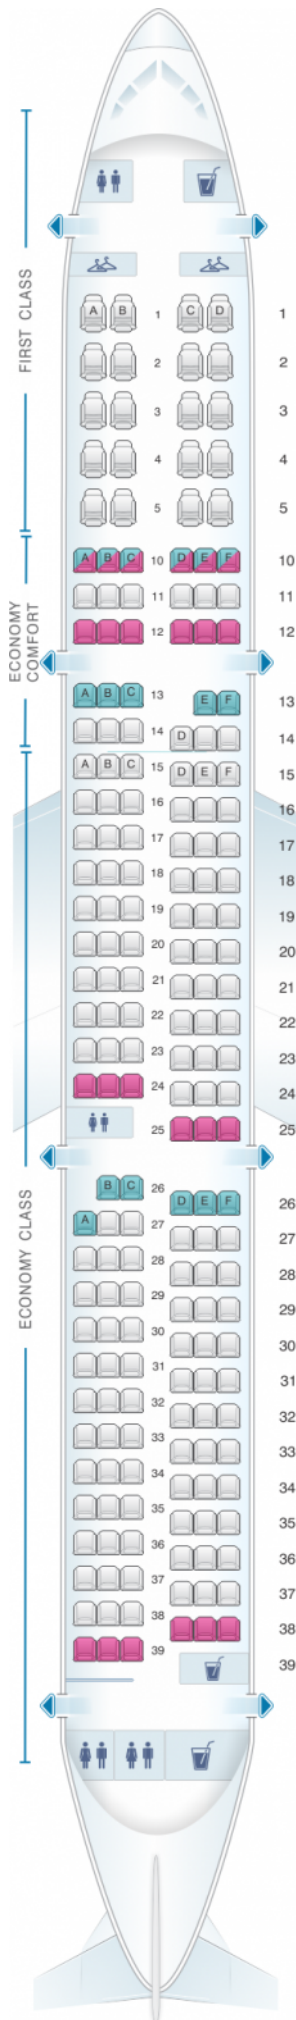

Delta Air Lines Airbus A321

Class

				
good seat	good but beware	beware	staff seat	exit
				
wheelchair accessibility	toilet	closet	galley	power port