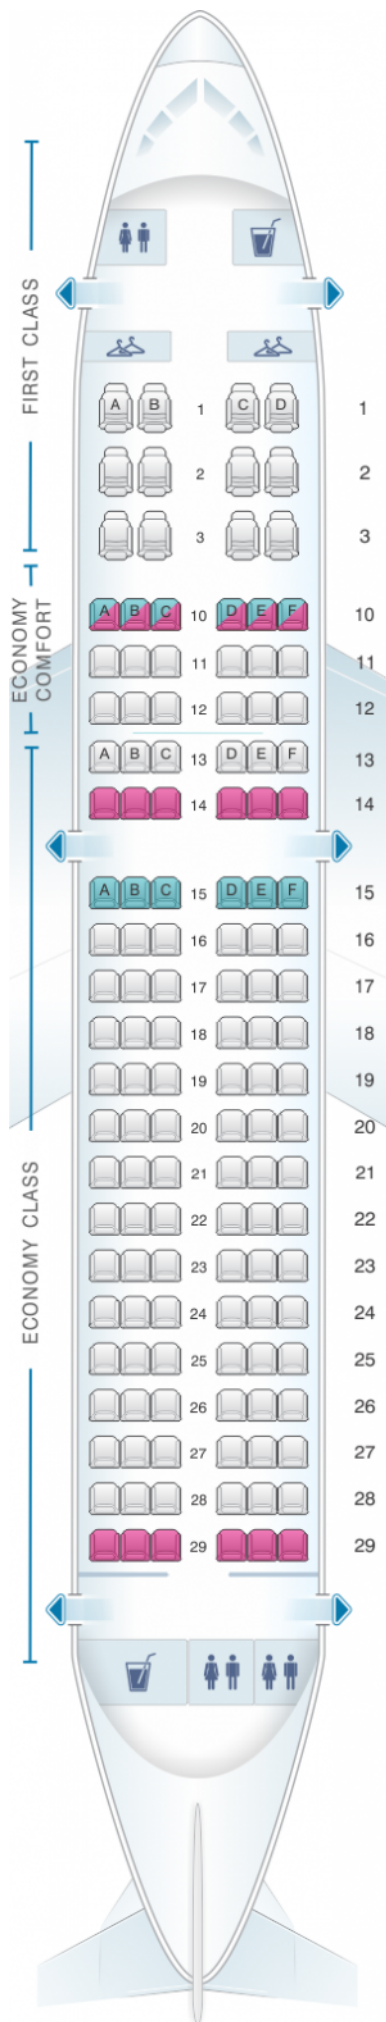

Delta Air Lines Airbus A319 (31J)

Class	Tanguage	?Largeur	Sièges
Array	Array	Array	Array

- good seat
- good but beware
- beware
- staff seat
- exit
- wheelchair accessibility
- toilet
- closet
- galley
- power port