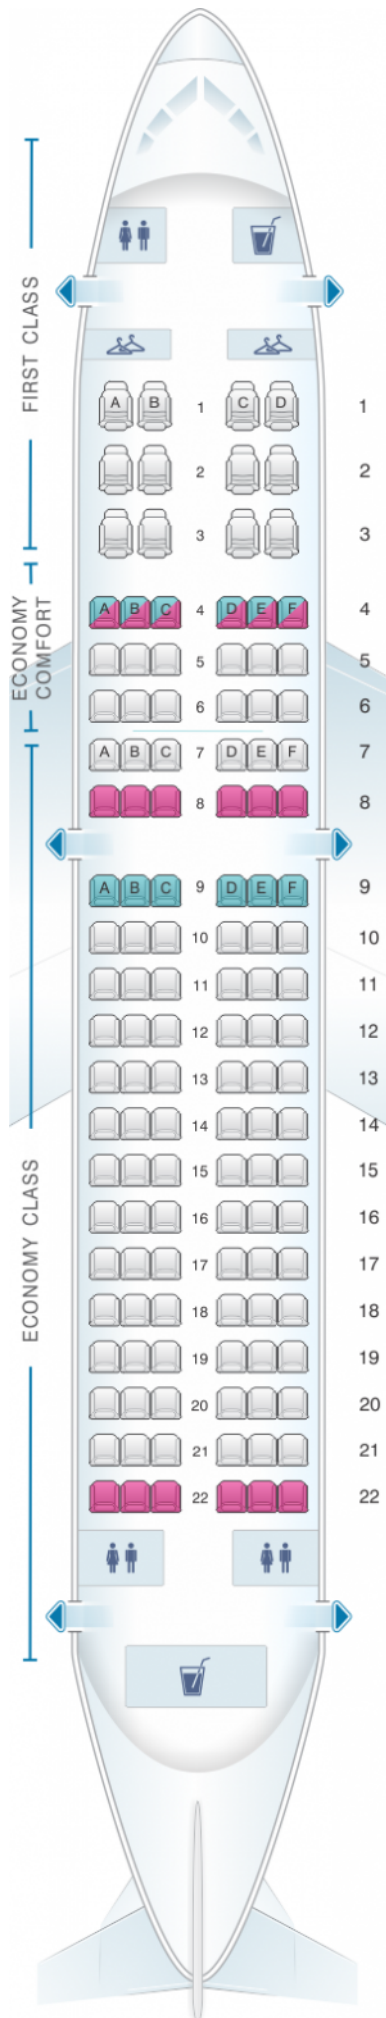

# Delta Air Lines Airbus A319 100

Class	Tanguage	?Largeur	Sièges
Array	Array	Array	Array

- good seat
- good but beware
- beware
- staff seat
- exit
- wheelchair accessibility
- toilet
- closet
- galley
- power port