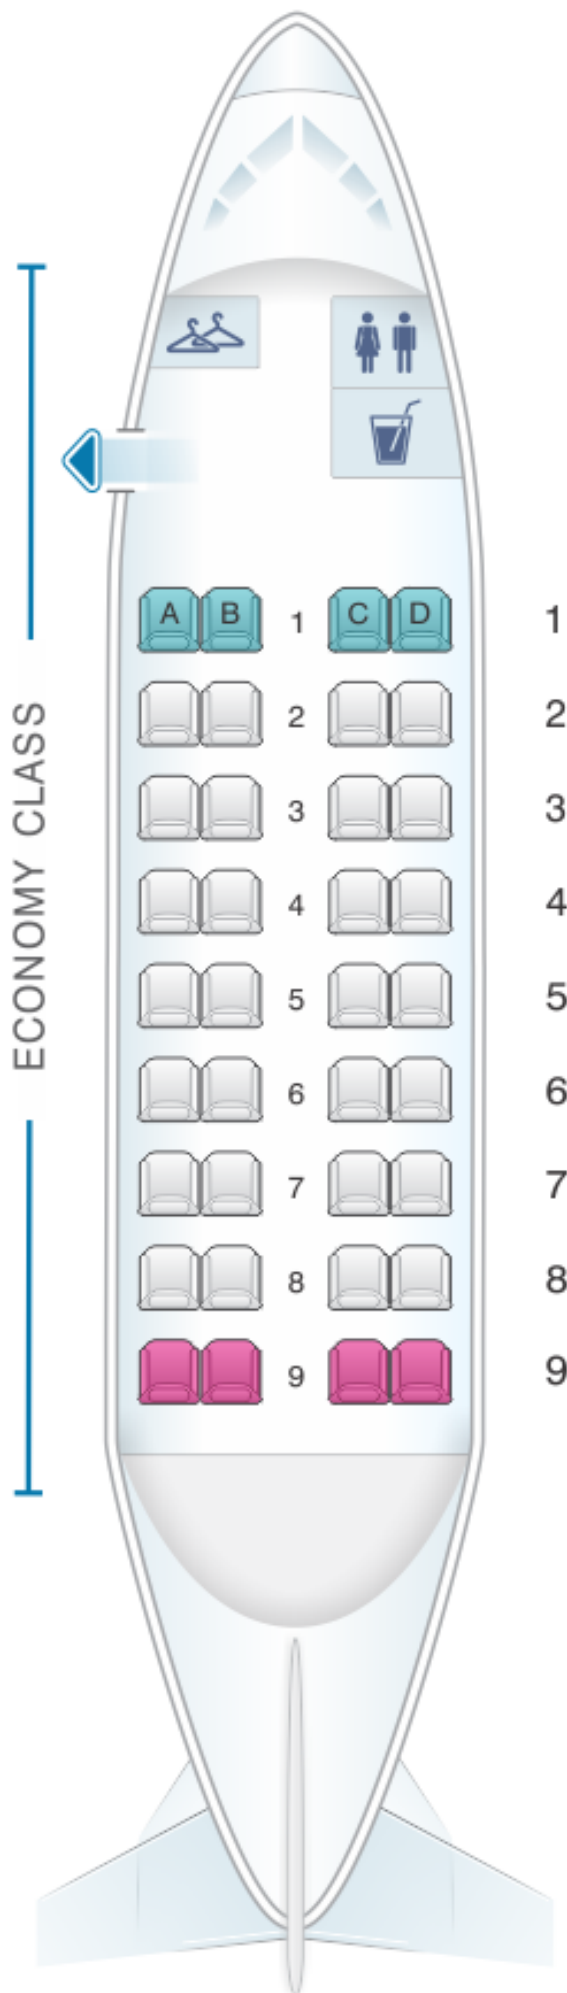

Dash 8 100 (36PAX)

Class	Pitch	Width	Seats
Array	Array	Array	Array

good seat	good but beware	beware	staff seat	exit
wheelchair accessibility	toilet	closet	galley	power port