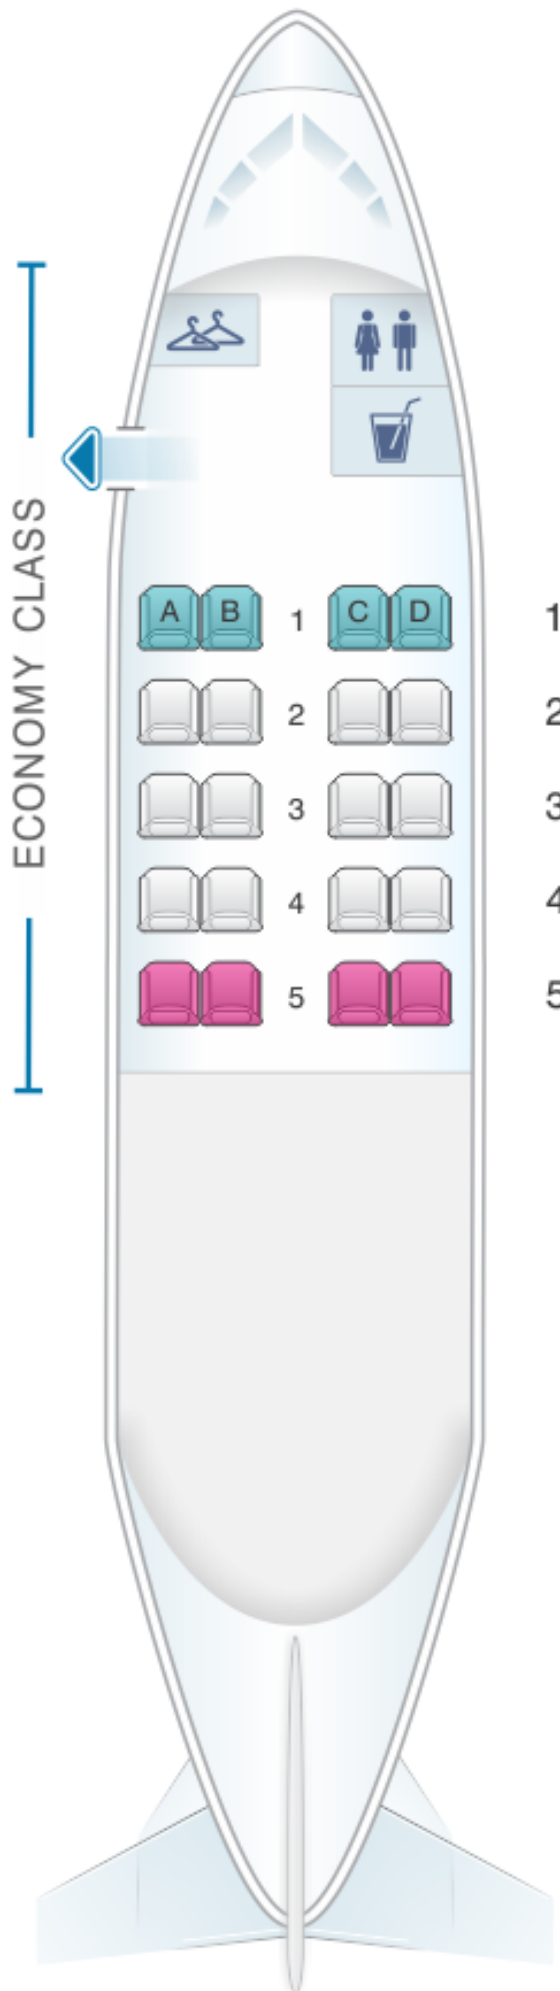

Dash 8 100 (20PAX)

Class	Pitch	Width	Seats
Array	Array	Array	Array

 good seat	 good but beware	 beware	 staff seat	 exit
 wheelchair accessibility	 toilet	 closet	 galley	 power port