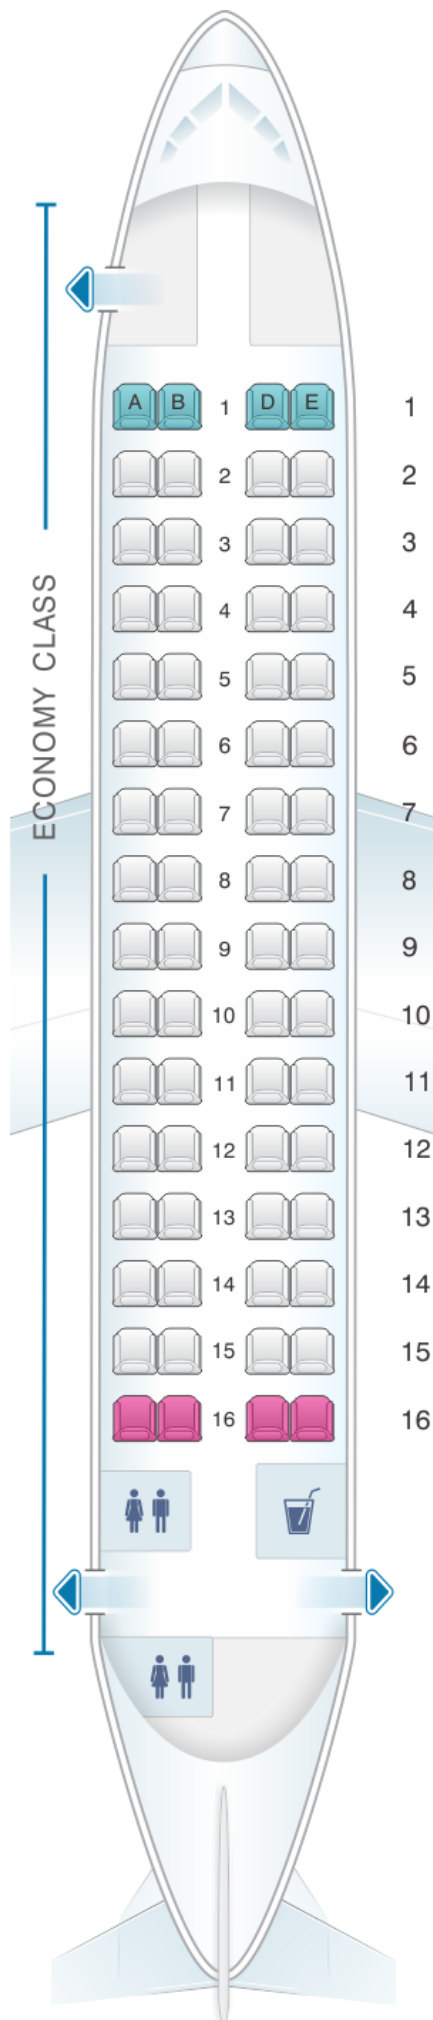

# Csa Czech Airlines ATR 72 202

Class	
-------	--

good seat

good but beware

beware

staff seat

exit

wheelchair  
accessibility

toilet

closet

gallery

power port