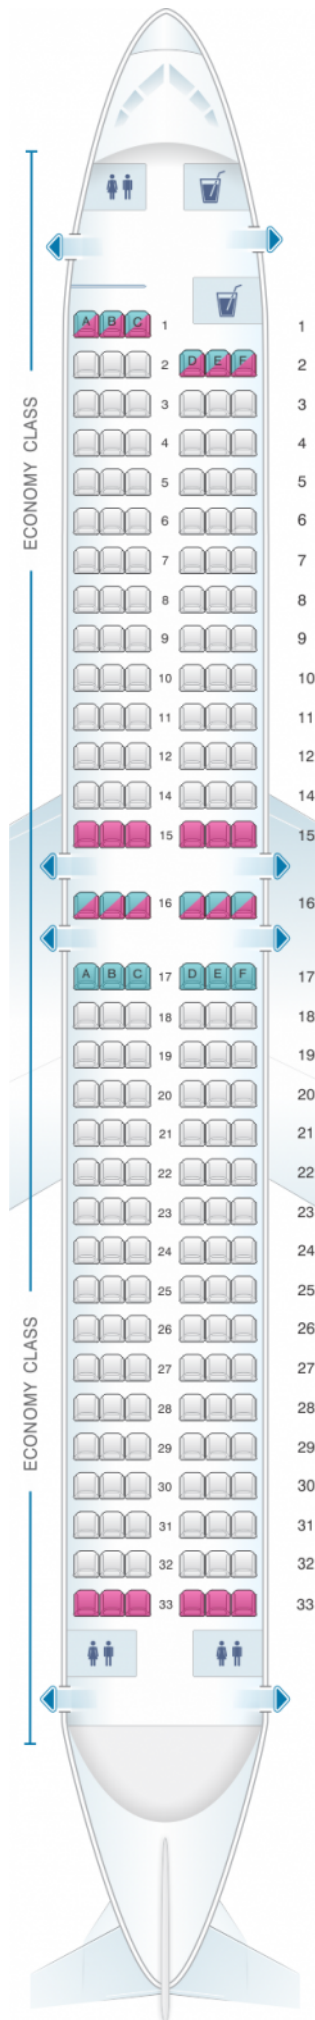

## Corendon Airlines Boeing B737 800

Class	Pitch	Width	Seats
Array	Array	Array	Array

				
good seat	good but beware	beware	staff seat	exit
				
wheelchair accessibility	toilet	closet	galley	power port