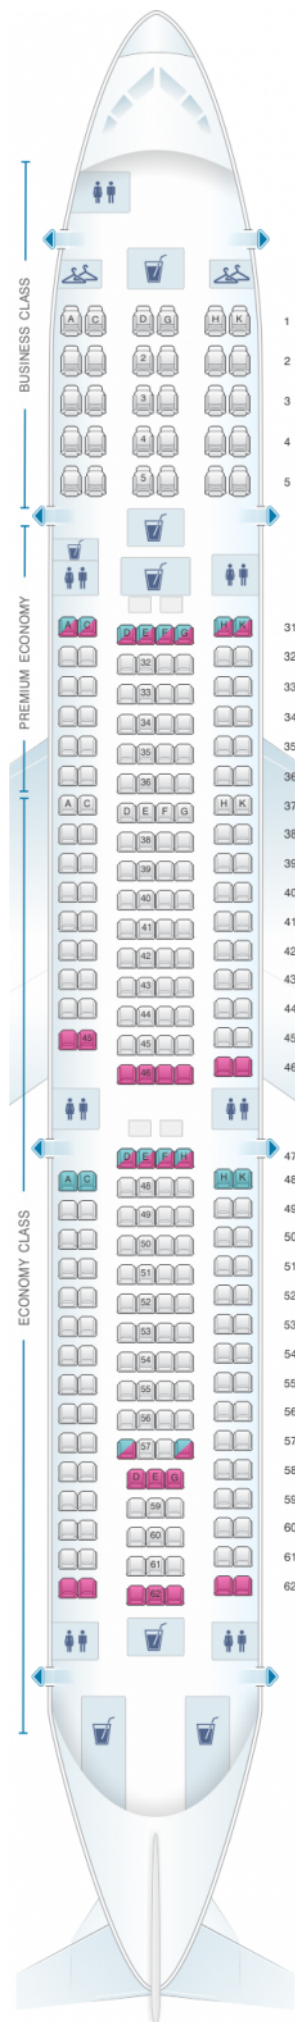

China Southern Airlines Airbus A33A

Class	Tanguage	?Largeur	Sièges
Economy Class	32-33	20.5	197
Economy Class	32-33	20.5	197
Economy Class	32-33	20.5	197

good seat

good but beware

beware

staff seat

exit

wheelchair accessibility

toilet

closet

gallery

power port