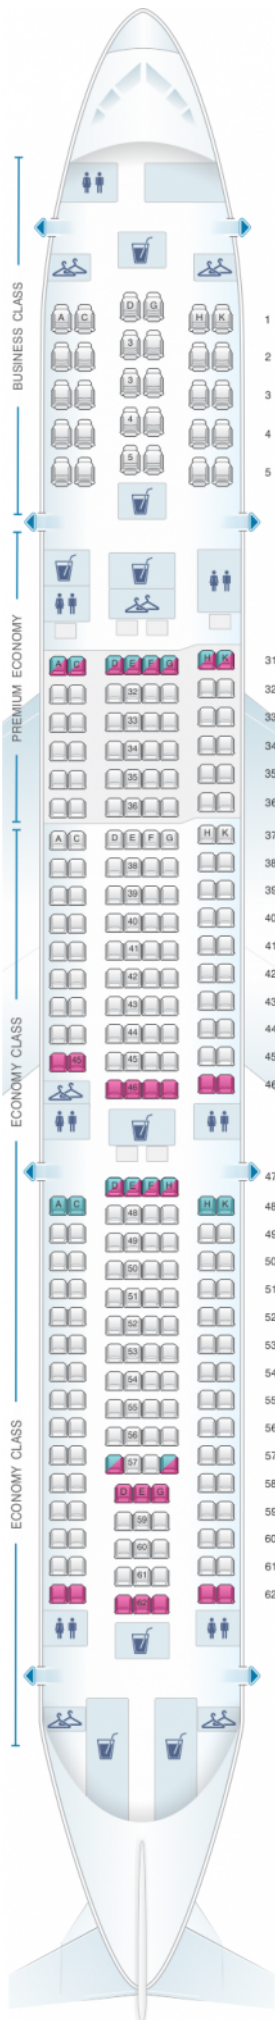

中国南方航空
CHINA SOUTHERN

China Southern Airlines Airbus A330-300 Layout B

Class	Pitch	Width	Seats
Array	Array	Array	Array

good seat

good but beware

beware

staff seat

exit

wheelchair
accessibility

toilet

closet

galley

power port