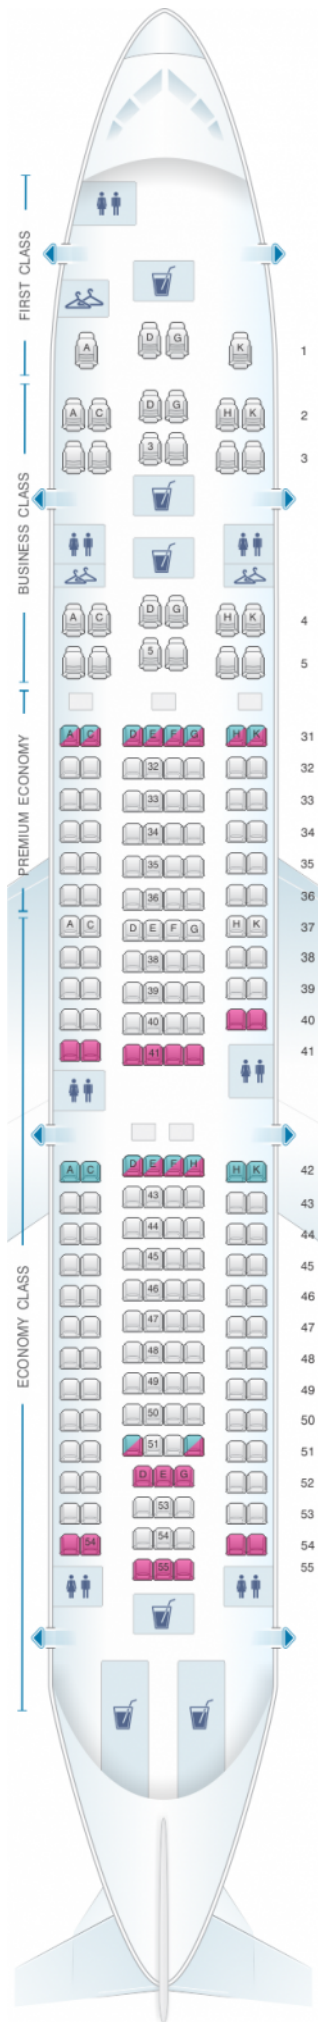

China Southern Airlines Airbus A330-200 Layout B

Class	Tanguage	?Largeur	Sièges
Array	Array	Array	Array

Legend of cabin icons:

- good seat
- good but beware
- beware
- staff seat
- exit
- wheelchair accessibility
- toilet
- closet
- galley
- power port