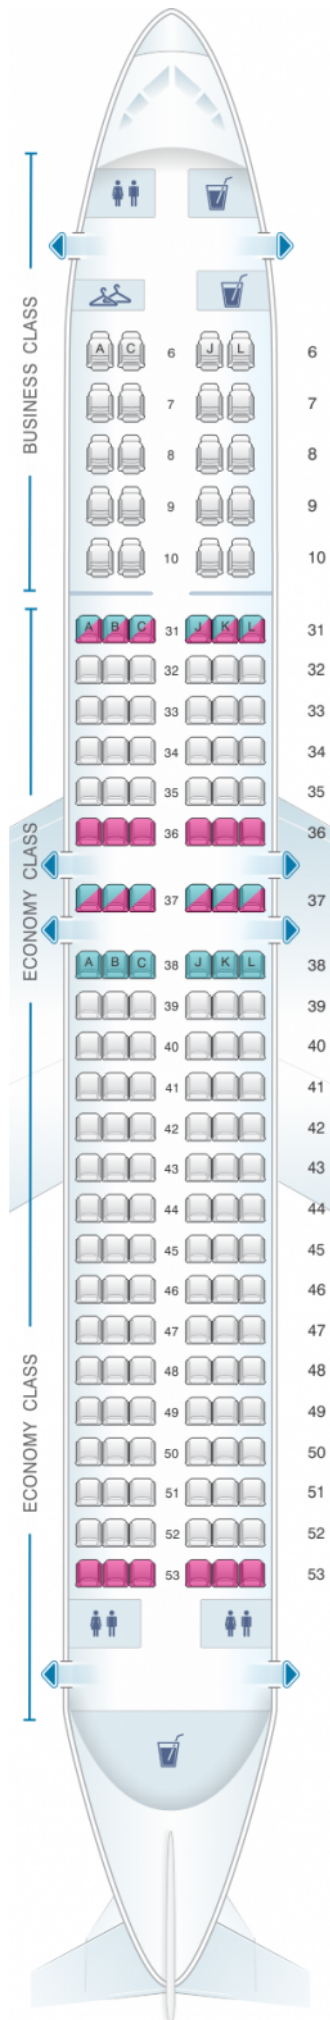

China Eastern Airlines Boeing B737 800 158PAX

Class	Pitch	Width	Seats
Array	Array	Array	Array

-  good seat
-  good but beware
-  beware
-  staff seat
-  exit
-  wheelchair accessibility
-  toilet
-  closet
-  galley
-  power port