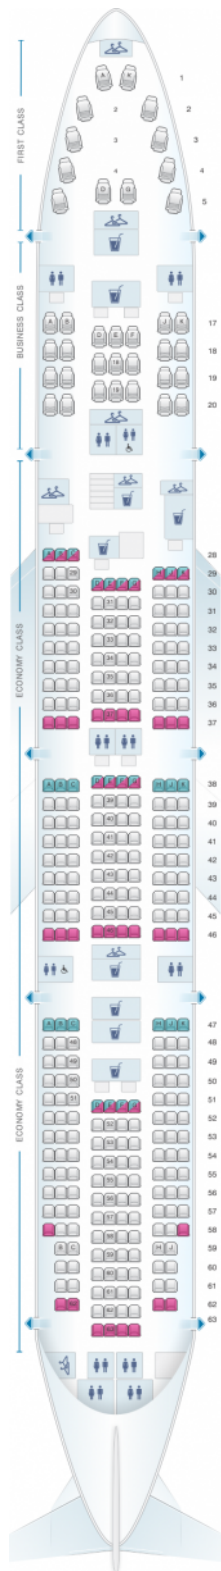

China Airlines Boeing B747 400 380PAX

Class	Sièges
Economy	319
Economy	319
Economy	319

good seat

good but beware

beware

staff seat

exit

wheelchair
accessibility

toilet

closet

gallery

power port