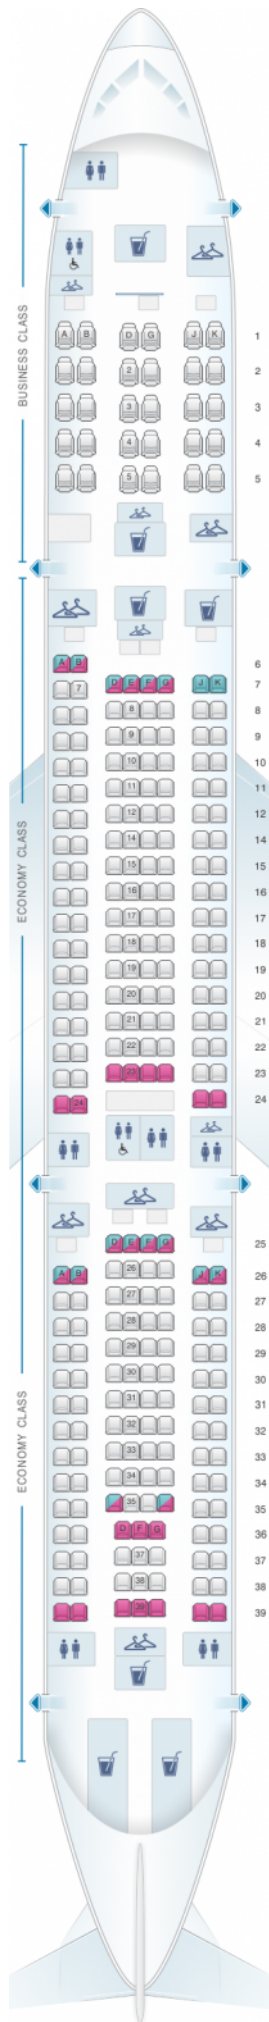

China Airlines Airbus A340-300

Class	Tanguage	Sièges
Economy	32	246
Economy	32	246

good seat

good but beware

beware

staff seat

exit

wheelchair accessibility

toilet

closet

gallery

power port