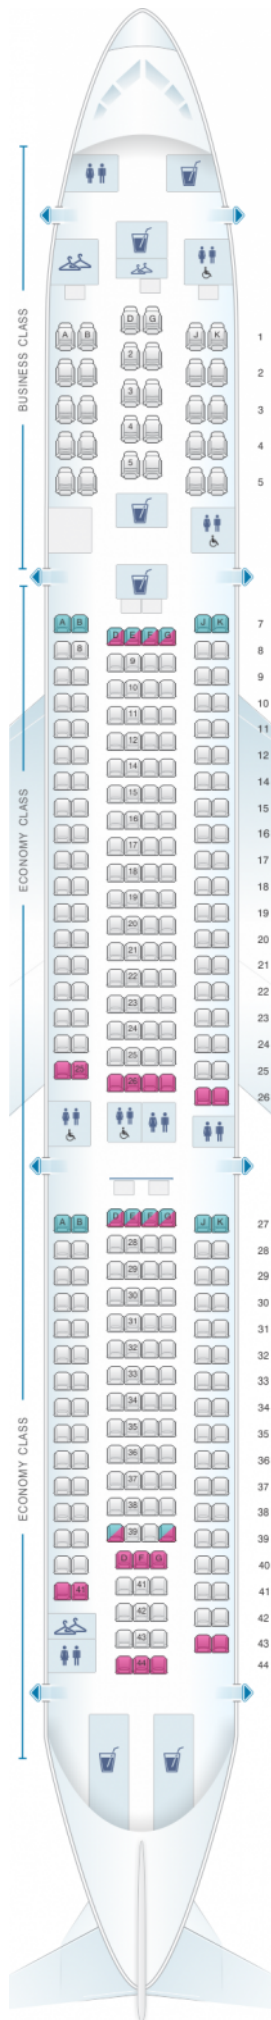

# China Airlines Airbus A330 300 Config. 1

Class	Tono	Ancho	asientos
Array	Array	Array	Array

good seat

good but beware

beware

staff seat

exit

wheelchair  
accessibility

toilet

closet

galley

power port