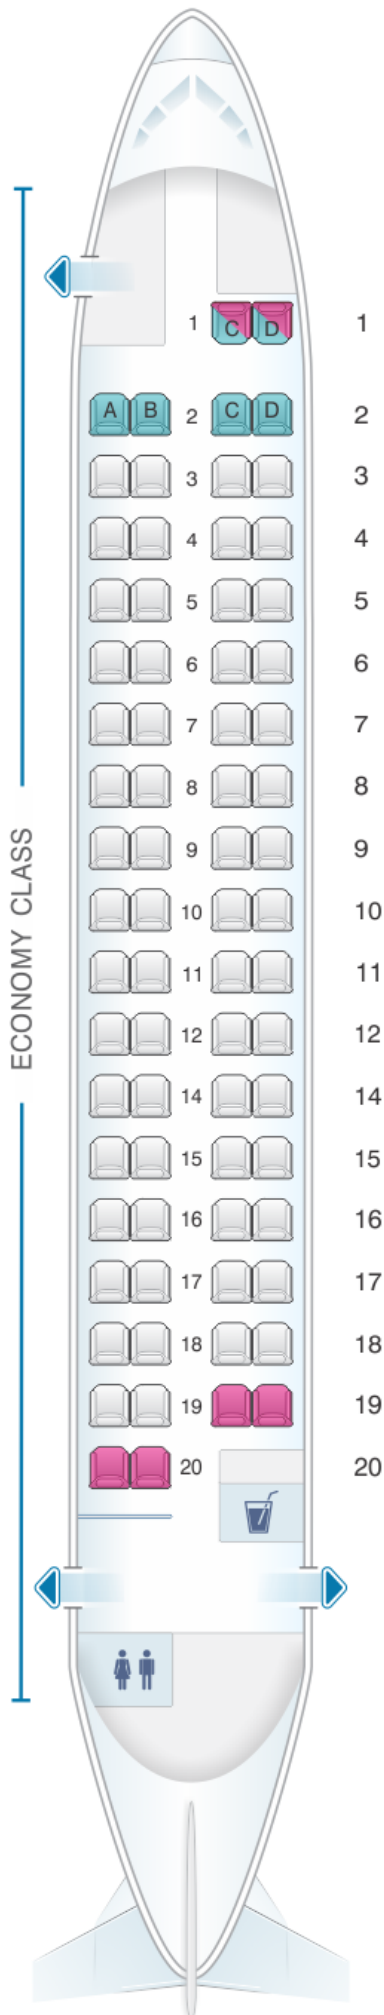

# Cebu Pacific Air ATR 72 500

Class	Sièges
Economy Class	72

good seat	good but beware	beware	staff seat	exit
wheelchair accessibility	toilet	closet	gallery	power port