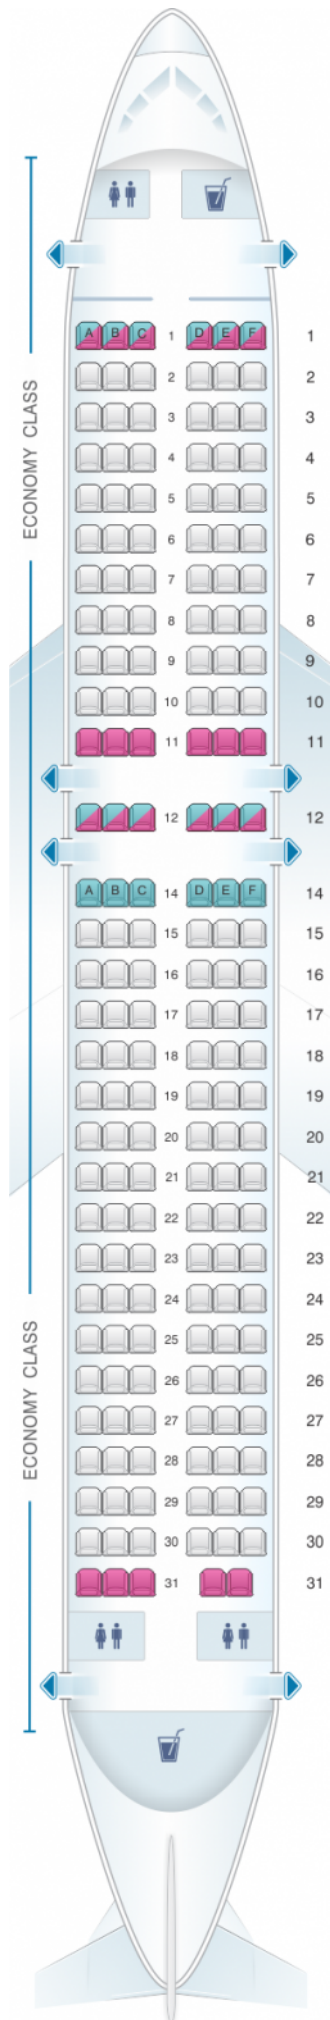

Cebu Pacific Air Airbus A320

Class	Seats
Economy Class	180

good seat	good but beware	beware	staff seat	exit
wheelchair accessibility	toilet	closet	galley	power port