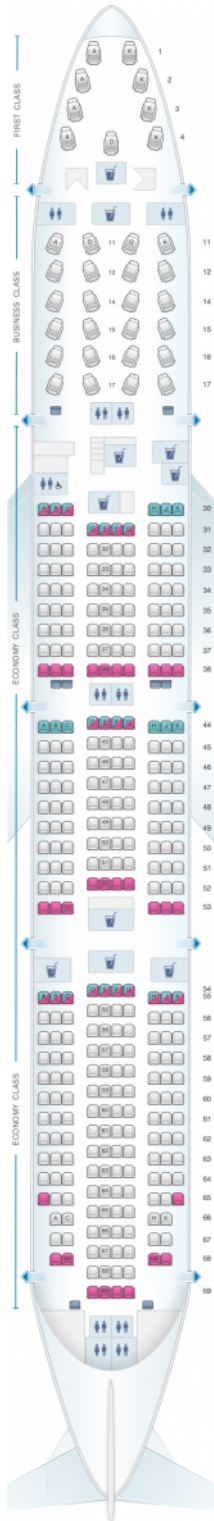

Cathay Pacific Airways Boeing B747 400 (74)

| Class | Sièges |
|-------|--------|
| First | 9 |
| First | 9 |
| First | 9 |

good seat

good but beware

beware

staff seat

exit

wheelchair accessibility

toilet

closet

gallery

power port